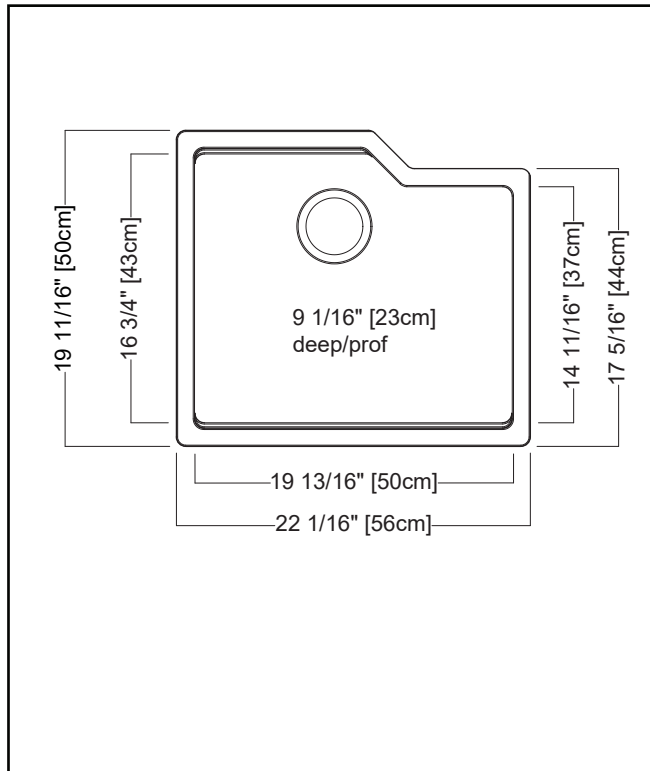

TECHNICAL FEATURES

OVERALL SINK SIZE (OD)	19 11/16" FB x 22 1/16" LR
BOWL SIZE (ID)	16 3/4" FB x 19 13/16" LR x 9 1/16" DP
MINIMUM CABINET SIZE	24"
CORNER RADIUS	15 mm
DRAIN HOLE LOCATION	Rear
INSTALLATION TYPE	Undermount
SOUND DAMPENING	Natural Sound Absorbing
WEIGHT	25.0 lbs
WARRANTY	Limited Lifetime
COUNTRY OF ORIGIN	Slovakia