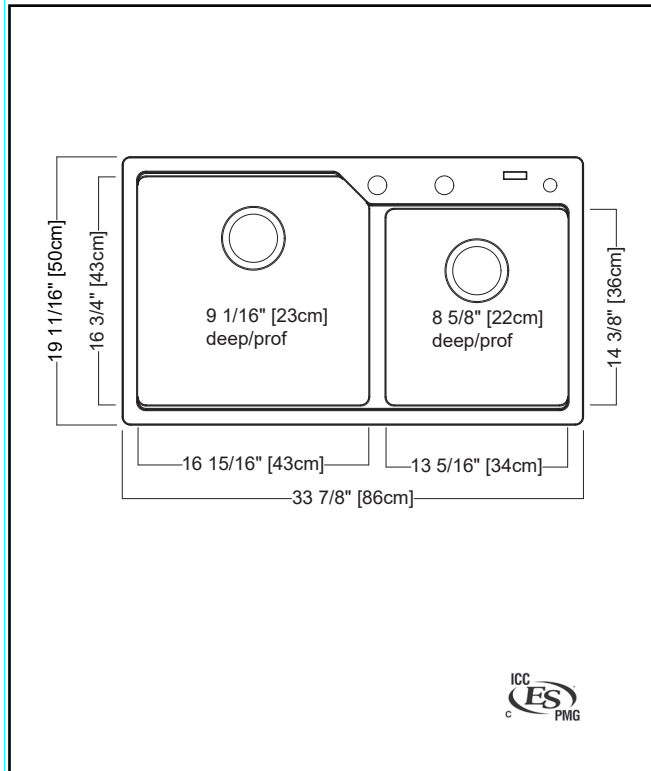

KINDRED

GRANITE SERIES

DOUBLE BOWL 34" TOPMOUNT/DROP IN SINK

MODEL: MGCM2034-9MBKN (MATTE BLACK)

MODEL: MGCM2034-9PWTN (POLAR WHITE)

MODEL: MGCM2034-9CHAN (CHAMPAGNE)

MODEL: MGCM2034-9ONN (ONYX)

MODEL: MGCM2034-9ESN (MOCHA)

TECHNICAL FEATURES

OVERALL SINK SIZE (OD)	19 11/16" FB x 33 7/8" LR
LARGE BOWL SIZE (ID)	16 3/4" FB x 16 15/16" LR x 9 1/16" DP
SMALL BOWL SIZE (ID)	14 3/8" FB x 13 5/16" LR x 8 5/8" DP
MINIMUM CABINET SIZE	36"
CORNER RADIUS	15 mm
DRAIN HOLE LOCATION	Rear
INSTALLATION TYPE	Topmount/Drop In
SOUND DAMPENING	Natural Sound Absorbing
Material	
WEIGHT	50.0 lbs
WARRANTY	Limited Lifetime
COUNTRY OF ORIGIN	Slovakia