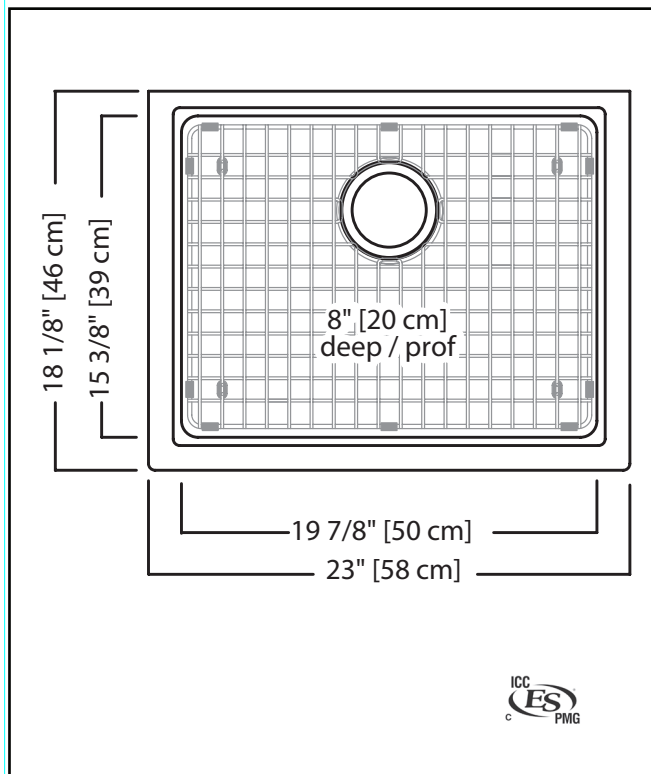

### TECHNICAL FEATURES

OVERALL SINK SIZE (OD)	18 1/8"FB x 23" LR
BOWL SIZE (ID)	15 3/8" FB x 19 7/8" LR x 8" DP
MINIMUM CABINET SIZE	30"
CORNER RADIUS	20 mmF
DRAIN HOLE LOCATION	Rear
INSTALLATION TYPE	Undermount
SOUND DAMPENING	Natural Sound Absorbing
WEIGHT	45.1 lbs
WARRANTY	Limited Lifetime
COUNTRY OF ORIGIN	Slovakia