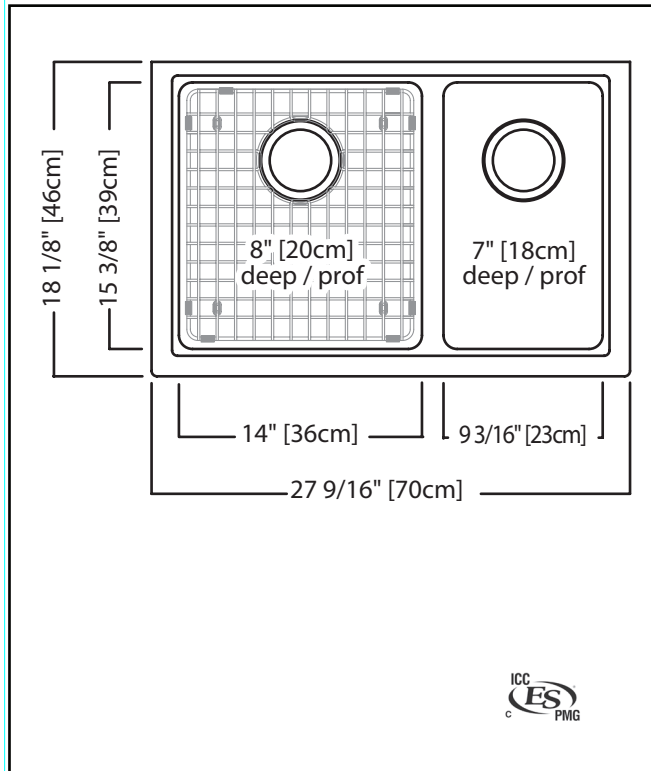

### TECHNICAL FEATURES

OVERALL SINK SIZE (OD)	18 1/8" FB x 27 9/16" LR
LARGE BOWL SIZE (ID)	15 3/8" FB x 14" LR x 8" DP
SMALL BOWL SIZE (ID)	15 3/8" FB x 9 3/16" LR x 7" DP
MINIMUM CABINET SIZE	33"
CORNER RADIUS	20 mm
DRAIN HOLE LOCATION	Rear
INSTALLATION TYPE	Undermount
SOUND DAMPENING	Natural Sound Absorbing Material
WEIGHT	42.0 lbs
WARRANTY	Limited Lifetime
COUNTRY OF ORIGIN	Slovakia