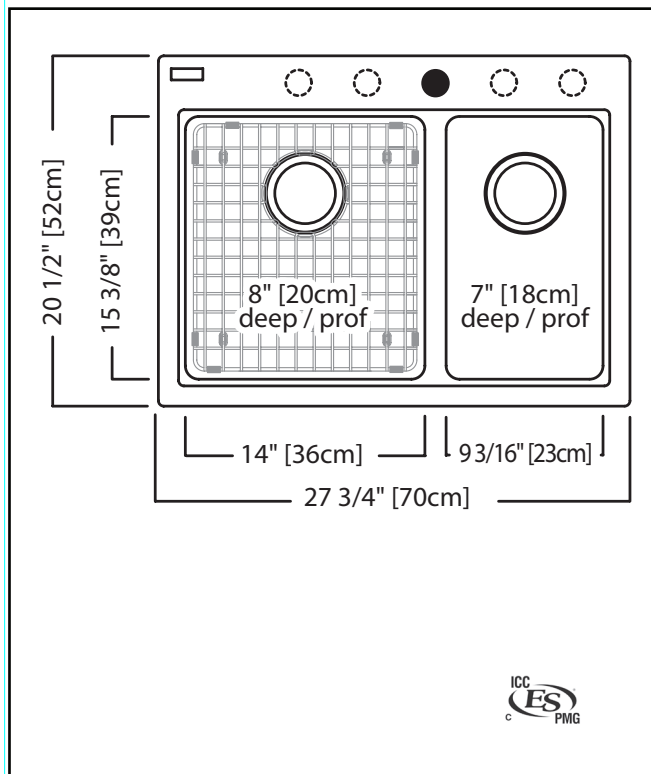

KINDRED

GRANITE SERIES

DOUBLE BOWL 27" TOPMOUNT/ DROP IN SINK

MODEL: KGDC2027R-8CHN (CHAMPAGNE)

MODEL: KGDC2027R-8ONN (ONYX)

MODEL: KGDC2027R-8ESN (MOCHA)

MODEL: KGDC2027R-8SMN (STORM)

MODEL: KGDC2027R-8SGN (STONE GREY)

TECHNICAL FEATURES

OVERALL SINK SIZE (OD)	20 1/2" FB x 27 3/4" LR
LARGE BOWL SIZE (ID)	15 3/8" FB x 14" LR x 8" DP
SMALL BOWL SIZE (ID)	15 3/8" FB x 9 3/16" LR x 7" DP
MINIMUM CABINET SIZE	30"
CORNER RADIUS	20 mm
DRAIN HOLE LOCATION	Rear
INSTALLATION TYPE	Topmount/Drop In
SOUND DAMPENING	Natural Sound Absorbing Material
WEIGHT	48.7 lbs
WARRANTY	Limited Lifetime
COUNTRY OF ORIGIN	Slovakia