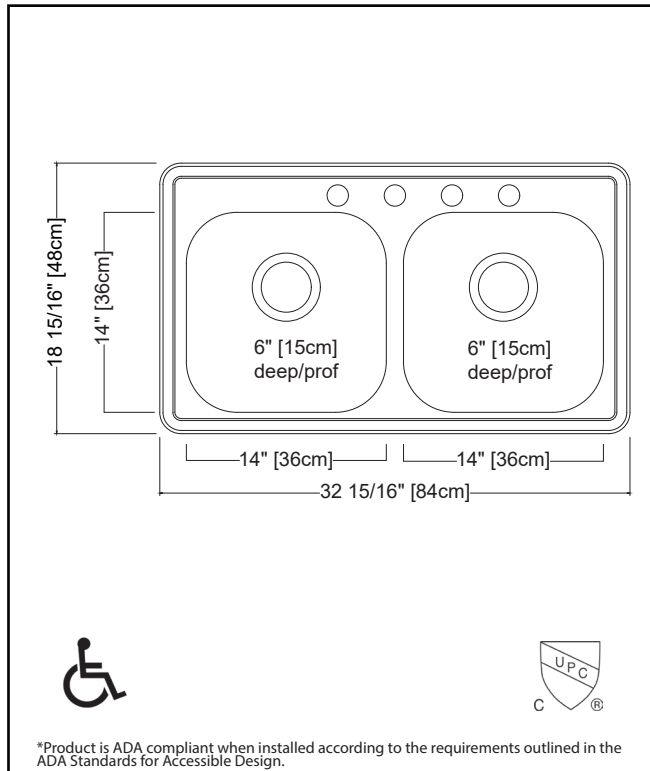

KINDRED

CREEMORE

DOUBLE BOWL 22 GAUGE TOPMOUNT/DROP IN

MODEL: RDLA3319-6-4CBN (4 FAUCET HOLES)

- ✓ Worry free 22 gauge steel from the industry leader in stainless
- ✓ Sound dampening system that reduces excess noise from running water and disposal vibration
- ✓ Resilient finish offers lasting durability
- ✓ Topmount/Drop In installation is a favorite for quick kitchen upgrades due to ease of installation and versatility of placement

Creemore
Topmount/Drop In

TECHNICAL FEATURES

OVERALL SINK SIZE (OD)	18 5/16" FB x 32 15/16" LR
EQUAL BOWL SIZE (ID)	14" FB x 14" LR x 6" DP
MINIMUM CABINET SIZE	36"
MATERIAL	22 Gauge
CORNER RADIUS	90 mm
STAINLESS STEEL FINISH	Satin Finish
DRAIN HOLE LOCATION	Rear
INSTALLATION TYPE	Topmount/Drop In
SOUND COATING	Sound Pads
WEIGHT	13.0 lbs
WARRANTY	Limited Lifetime
COUNTRY OF ORIGIN	Vietnam
ADA COMPLIANT	Yes*