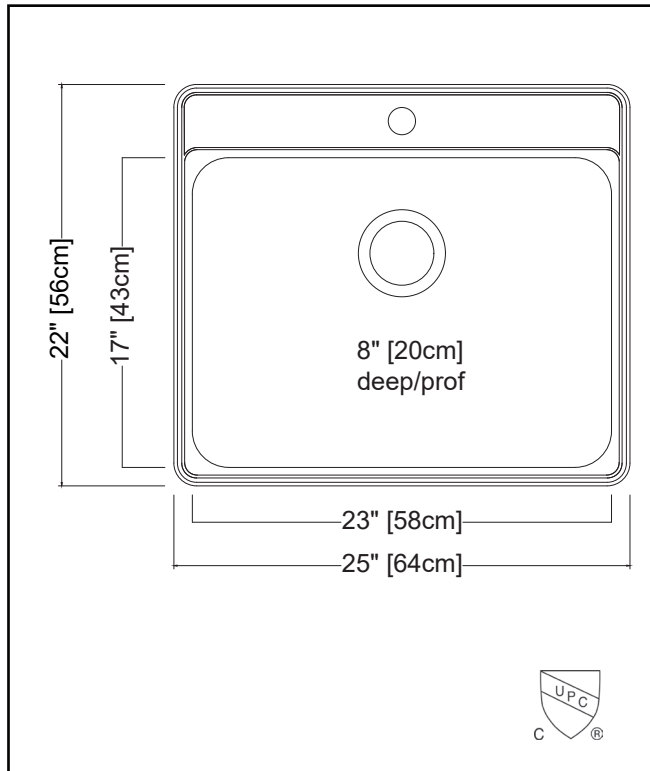

### SINGLE BOWL 20 GAUGE TOPMOUNT/DROP IN

MODEL: CSLA2522-8-4CBN (4 FAUCET HOLES)

MODEL: CSLA2522-8-3CBN (3 FAUCET HOLES)

MODEL: CSLA2522-8-1CBN (1 FAUCET HOLE)

- ✓ EZ Torque hassle-free installation system that simplifies the installation process...just drop and drill
- ✓ Sound dampening system that reduces excess noise from running water and disposal vibration
- ✓ Resilient finish offers lasting durability
- ✓ Topmount/Drop In installation is a favorite for quick kitchen upgrades due to ease of installation and versatility of placement

## TECHNICAL FEATURES

OVERALL SINK SIZE (OD)	22" FB x 25" LR
BOWL SIZE (ID)	17" FB x 23" LR x 8" DP
MINIMUM CABINET SIZE	27"
MATERIAL	20 Gauge
CORNER RADIUS	50 mm
STAINLESS STEEL FINISH	Satin Finish
DRAIN HOLE LOCATION	Rear
INSTALLATION TYPE	Topmount/Drop In
SOUND COATING	Sound Pads
WEIGHT	9.6 lbs
WARRANTY	Limited Lifetime
COUNTRY OF ORIGIN	Vietnam