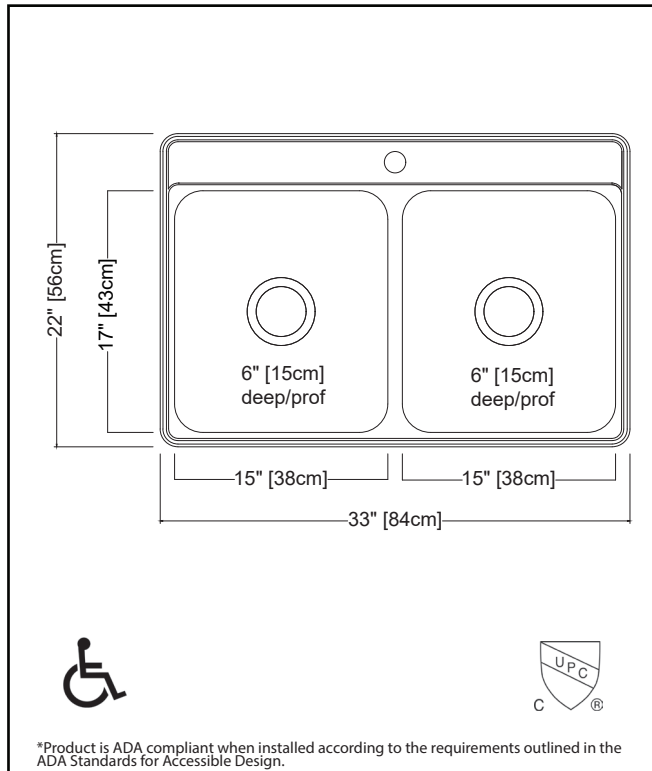

KINDRED

CREEMORE

DOUBLE BOWL 22 GAUGE TOPMOUNT/DROP IN

MODEL: CDLA3322-6-4N (4 FAUCET HOLES)

MODEL: CDLA3322-6-3N (3 FAUCET HOLES)

MODEL: CDLA3322-6-1N (1 FAUCET HOLE)

- ✓ Worry free 22 gauge steel from the industry leader in stainless
- ✓ Sound dampening system that reduces excess noise from running water and disposal vibration
- ✓ Resilient finish offers lasting durability
- ✓ Topmount/Drop In installation is a favorite for quick kitchen upgrades due to ease of installation and versatility of placement

TECHNICAL FEATURES

OVERALL SINK SIZE (OD)	22" FB x 33" LR
EQUAL BOWL SIZE (ID)	17" FB x 15" LR x 6" DP
MINIMUM CABINET SIZE	36"
MATERIAL	22 Gauge
CORNER RADIUS	50 mm
STAINLESS STEEL FINISH	Satin Finish
DRAIN HOLE LOCATION	Center
INSTALLATION TYPE	Topmount/Drop In
SOUND COATING	Sound Pads
WEIGHT	13.5 lbs
WARRANTY	Limited Lifetime
COUNTRY OF ORIGIN	Vietnam
ADA COMPLIANT	Yes*