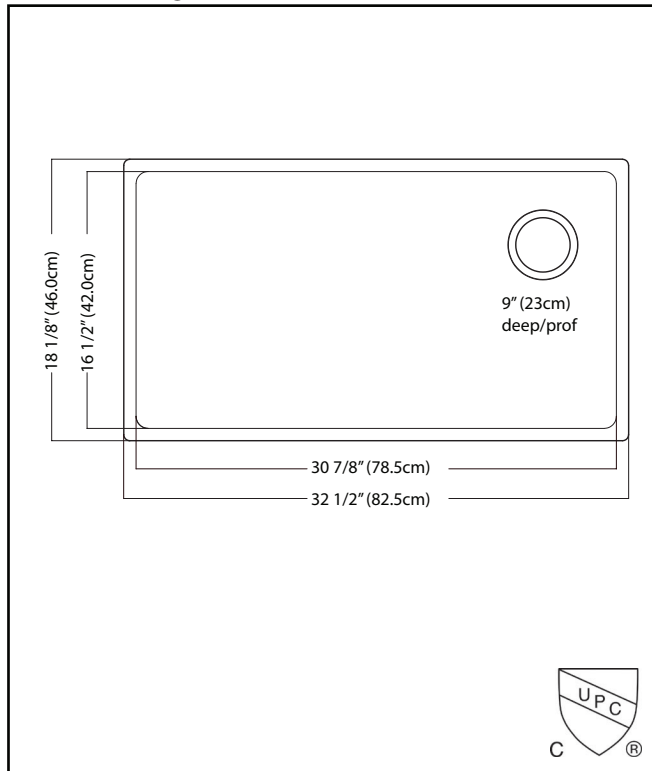

KINDRED

Brookmore
Undermount

BROOKMORE

SINGLE BOWL 18 GAUGE UNDERMOUNT

MODEL: BSU1832-9N-OW

- ✓ **Quality Beyond Material:** Designed with 18 gauge quality stainless steel with exceptional resistance to staining and corrosion.
- ✓ **Larger Bowl Capacity:** A generous capacity bowl that is made even more spacious, with the tighter radius corners, creating ample space for all your prepping and cleaning needs.
- ✓ **Offset Drain:** With an offset drain and deep basin, this bowl easily accommodates an uninterrupted workspace for prepping and cleaning, while allowing use of the garbage disposal at the same time.
- ✓ **Remarkably Quiet:** Sound dampening system goes to work to reduce the noise caused by a garbage disposal or running water.

TECHNICAL FEATURES

OVERALL SINK SIZE (OD)	18 1/8" FB x 32 1/2" LR
BOWL SIZE (ID)	16 1/2" FB x 30 7/8" LR
BOWL DEPTH	9"
MINIMUM CABINET SIZE	36"
MATERIAL	18 Gauge
BOWL CORNER RADIUS	20 mm
STAINLESS STEEL FINISH	Satin
DRAIN HOLE LOCATION	Rear offset
INSTALLATION TYPE	Undermount
SOUND COATING	Sound pads
WARRANTY	Limited Lifetime
COUNTRY OF ORIGIN	China