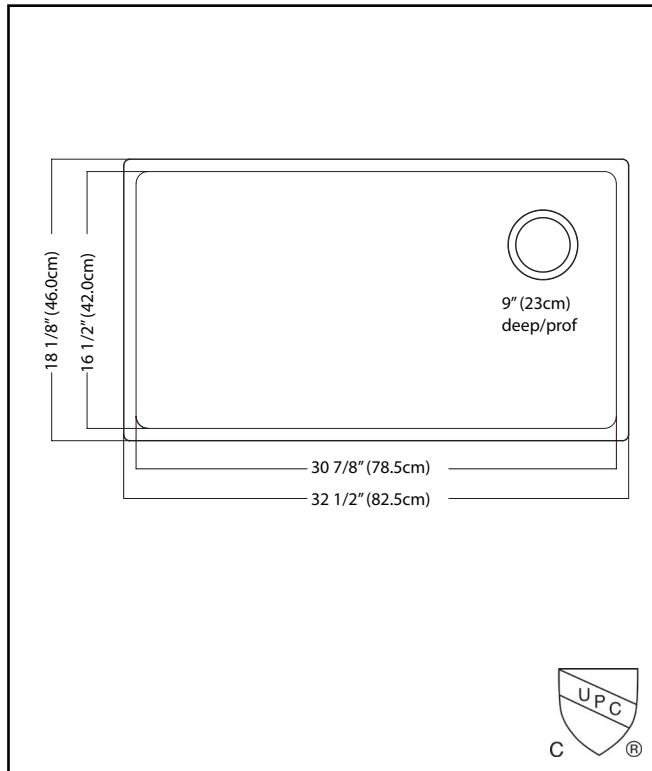

### SINGLE BOWL 18 GAUGE UNDERMOUNT

MODEL: BSU1832-9N

- ✓ **Quality Beyond Material:** Designed with 18 gauge quality stainless steel with exceptional resistance to staining and corrosion.
- ✓ **Larger Bowl Capacity:** A generous capacity bowl that is made even more spacious, with the tighter radius corners, creating ample space for all your prepping and cleaning needs.
- ✓ **Rear Drain Placement:** The rear drain maximizes the usable bottom surface of the bowl while also creating extra cabinet space beneath the sink.
- ✓ **Remarkably Quiet:** Sound dampening system goes to work to reduce the noise caused by a garbage disposal or running water.

## TECHNICAL FEATURES

OVERALL SINK SIZE (OD)	18 1/8" FB x 32 1/2" LR
BOWL SIZE (ID)	16 1/2" FB x 30 7/8" LR
BOWL DEPTH	9"
MINIMUM CABINET SIZE	36"
MATERIAL	18 Gauge
BOWL CORNER RADIUS	20 mm
STAINLESS STEEL FINISH	Satin
DRAIN HOLE LOCATION	Rear
INSTALLATION TYPE	Undermount
SOUND COATING	Sound pads
WARRANTY	Limited Lifetime
COUNTRY OF ORIGIN	China