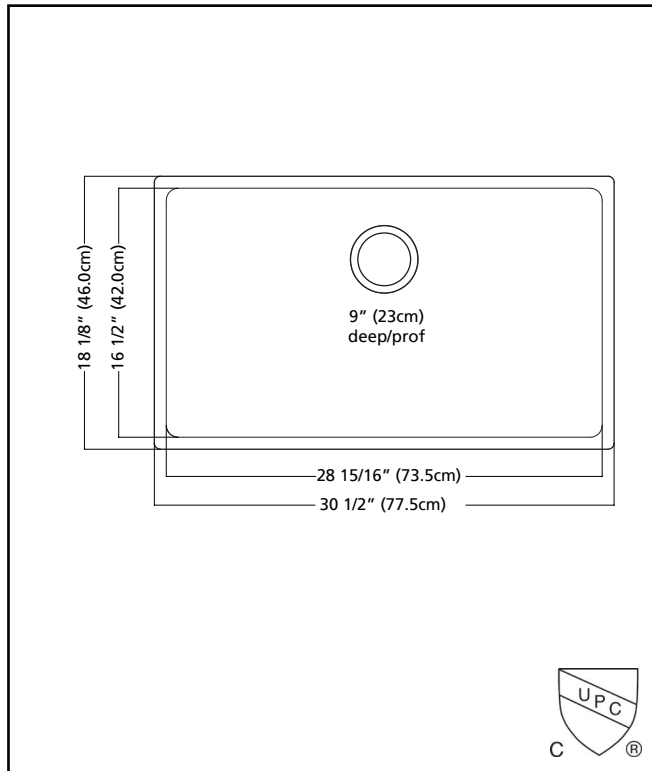

KINDRED

Brookmore Undermount

BROOKMORE

SINGLE BOWL 18 GAUGE UNDERMOUNT

MODEL: BSU1831-9N

- ✓ **Quality Beyond Material:** Designed with 18 gauge quality stainless steel with exceptional resistance to staining and corrosion.
- ✓ **Larger Bowl Capacity:** A generous capacity bowl that is made even more spacious, with the tighter radius corners, creating ample space for all your prepping and cleaning needs.
- ✓ **Rear Drain Placement:** The rear drain maximizes the usable bottom surface of the bowl while also creating extra cabinet space beneath the sink.
- ✓ **Remarkably Quiet:** Sound dampening system goes to work to reduce the noise caused by a garbage disposal or running water.

TECHNICAL FEATURES

OVERALL SINK SIZE (OD)	18 1/8" FB x 30 1/2" LR
BOWL SIZE (ID)	16 1/2" FB x 28 15/16" LR
BOWL DEPTH	9"
MINIMUM CABINET SIZE	36"
MATERIAL	18 Gauge
BOWL CORNER RADIUS	20 mm
STAINLESS STEEL FINISH	Satin
DRAIN HOLE LOCATION	Rear
INSTALLATION TYPE	Undermount
SOUND COATING	Sound pads
WARRANTY	Limited Lifetime
COUNTRY OF ORIGIN	China