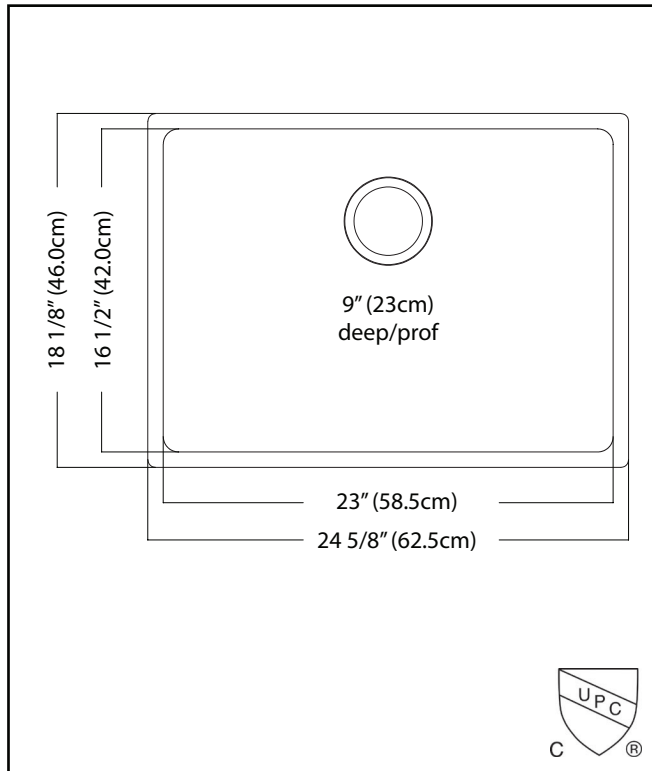

KINDRED

BROOKMORE

SINGLE BOWL 18 GAUGE UNDERMOUNT

MODEL: BSU1825-9N

- ✓ **Quality Beyond Material:** Designed with 18 gauge quality stainless steel with exceptional resistance to staining and corrosion.
- ✓ **Larger Bowl Capacity:** A generous capacity bowl that is made even more spacious, with the tighter radius corners, creating ample space for all your prepping and cleaning needs.
- ✓ **Rear Drain Placement:** The rear drain maximizes the usable bottom surface of the bowl while also creating extra cabinet space beneath the sink.
- ✓ **Remarkably Quiet:** Sound dampening system goes to work to reduce the noise caused by a garbage disposal or running water.

TECHNICAL FEATURES

OVERALL SINK SIZE (OD)	18 1/8" FB x 24 5/8" LR
BOWL SIZE (ID)	16 1/2" FB x 23" LR
BOWL DEPTH	9"
MINIMUM CABINET SIZE	30"
MATERIAL	18 Gauge
BOWL CORNER RADIUS	20 mm
STAINLESS STEEL FINISH	Satin
DRAIN HOLE LOCATION	Rear
INSTALLATION TYPE	Undermount
SOUND COATING	Sound pads
WARRANTY	Limited Lifetime
COUNTRY OF ORIGIN	China