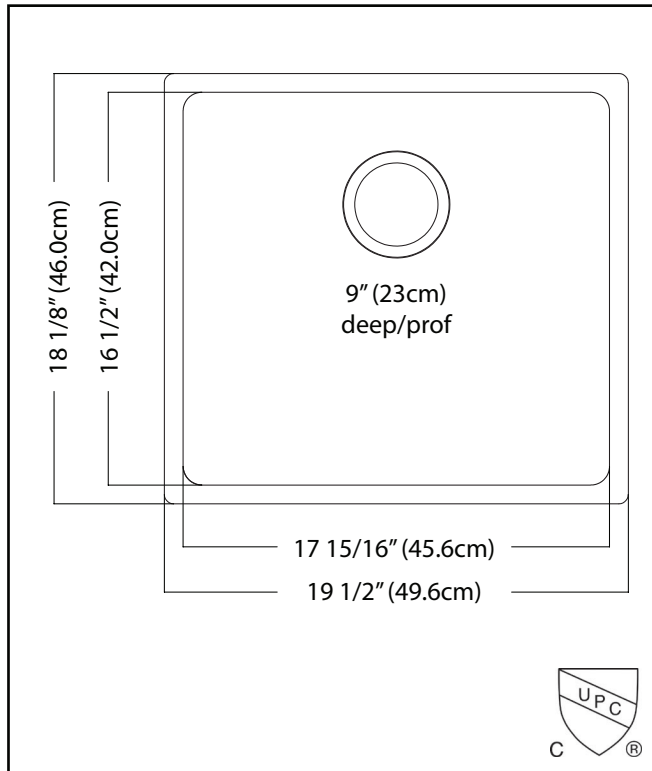

KINDRED

BROOKMORE

SINGLE BOWL 18 GAUGE UNDERMOUNT

MODEL: BSU1820-9N

- ✓ **Quality Beyond Material:** Designed with 18 gauge quality stainless steel with exceptional resistance to staining and corrosion.
- ✓ **Beautiful Finish:** We didn't sacrifice aesthetics for durability. Our satin finish takes minimal care to maintain, making life easier.
- ✓ **Rear Drain Placement:** The rear drain maximizes the usable bottom surface of the bowl while also creating extra cabinet space beneath the sink.
- ✓ **Remarkably Quiet:** Sound dampening system goes to work to reduce the noise caused by a garbage disposal or running water.

TECHNICAL FEATURES

OVERALL SINK SIZE (OD)	18 1/8" FB x 19 1/2" LR
BOWL SIZE (ID)	16 1/2" FB x 17 15/16" LR
BOWL DEPTH	9"
MINIMUM CABINET SIZE	24"
MATERIAL	18 Gauge
BOWL CORNER RADIUS	20 mm
STAINLESS STEEL FINISH	Satin
DRAIN HOLE LOCATION	Rear
INSTALLATION TYPE	Undermount
SOUND COATING	Sound pads
WARRANTY	Limited Lifetime
COUNTRY OF ORIGIN	China