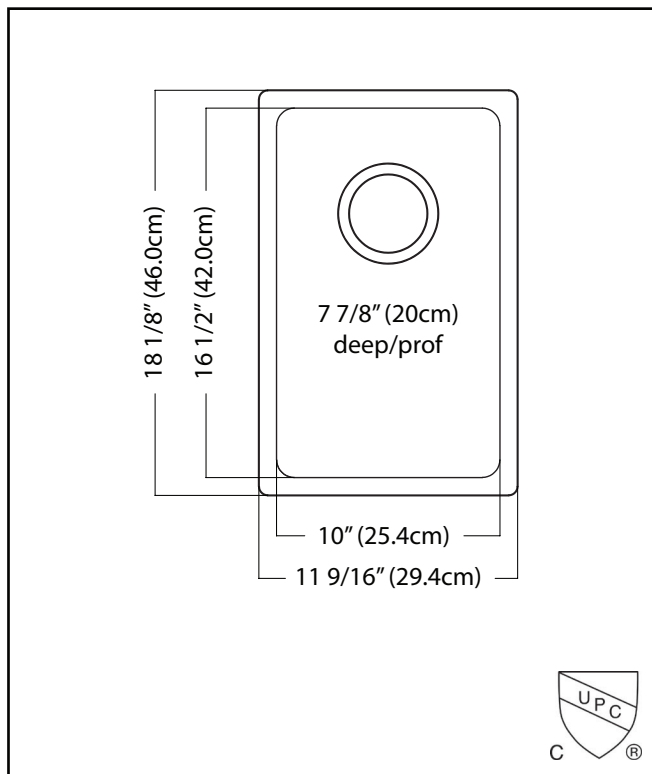

### SINGLE BOWL 18 GAUGE UNDERMOUNT

MODEL: BSU1812-8N

- ✓ **Quality Beyond Material:** Designed with 18 gauge quality stainless steel with exceptional resistance to staining and corrosion.
- ✓ **Beautiful Finish:** We didn't sacrifice aesthetics for durability. Our satin finish takes minimal care to maintain, making life easier.
- ✓ **Rear Drain Placement:** The rear drain maximizes the usable bottom surface of the bowl while also creating extra cabinet space beneath the sink.
- ✓ **Remarkably Quiet:** Sound dampening system goes to work to reduce the noise caused by a garbage disposal or running water.

## TECHNICAL FEATURES

OVERALL SINK SIZE (OD)	18 1/8" FB x 11 9/16" LR
BOWL SIZE (ID)	16 1/2" FB x 10" LR
BOWL DEPTH	7 7/8" DP
MINIMUM CABINET SIZE	18"
MATERIAL	18 Gauge
BOWL CORNER RADIUS	20 mm
STAINLESS STEEL FINISH	Satin
DRAIN HOLE LOCATION	Rear
INSTALLATION TYPE	Undermount
SOUND COATING	Sound pads
WARRANTY	Limited Lifetime
COUNTRY OF ORIGIN	China