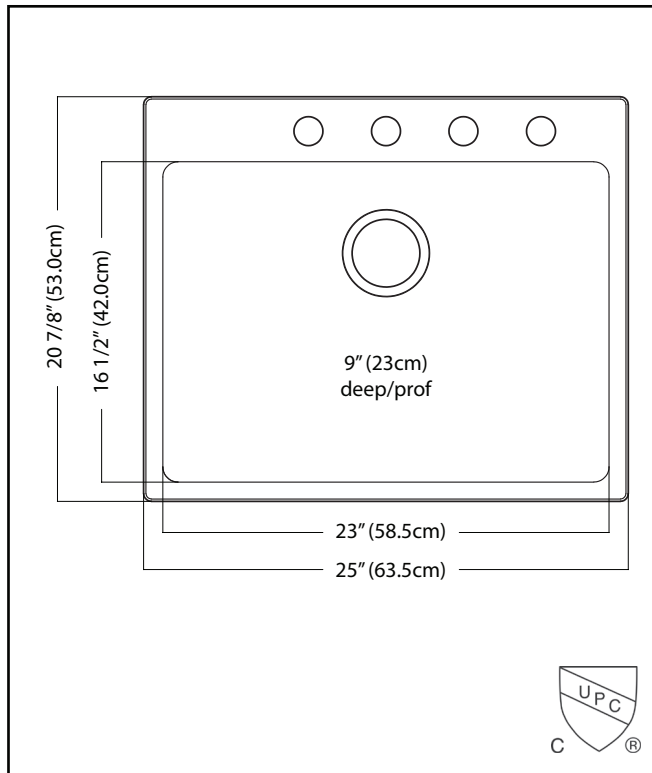

### SINGLE BOWL 18 GAUGE TOPMOUNT/DROP IN

MODEL: BSL2125-9-4N (4 FAUCET HOLES)

MODEL: BSL2125-9-3N (3 FAUCET HOLES)

MODEL: BSL2125-9-1N (1 FAUCET HOLE)

- ✓ **Revolutionary Installation:** EZ Torque™ simplified fastener system allows you to drop and drill your sink into place, securely locking the sink to the countertop.
- ✓ **Quality Beyond Material:** Designed with 18 gauge quality stainless steel with exceptional resistance to staining and corrosion.
- ✓ **Larger Bowl Capacity:** A generous capacity bowl that is made even more spacious with the tighter radius corners, creating ample space for all your prepping and cleaning needs.
- ✓ **Rear Drain Placement:** The rear drain maximizes the usable bottom surface of the bowl while also creating extra cabinet space beneath the sink.

### TECHNICAL FEATURES

OVERALL SINK SIZE (OD)	20 7/8" FB x 25" LR
BOWL SIZE (ID)	16 1/2" FB x 23" LR
BOWL DEPTH	9"
MINIMUM CABINET SIZE	27"
MATERIAL	18 Gauge
BOWL CORNER RADIUS	20 mm
STAINLESS STEEL FINISH	Satin
DRAIN HOLE LOCATION	Rear
INSTALLATION TYPE	Topmount/Drop In
SOUND COATING	Sound pads
WARRANTY	Limited Lifetime
COUNTRY OF ORIGIN	China