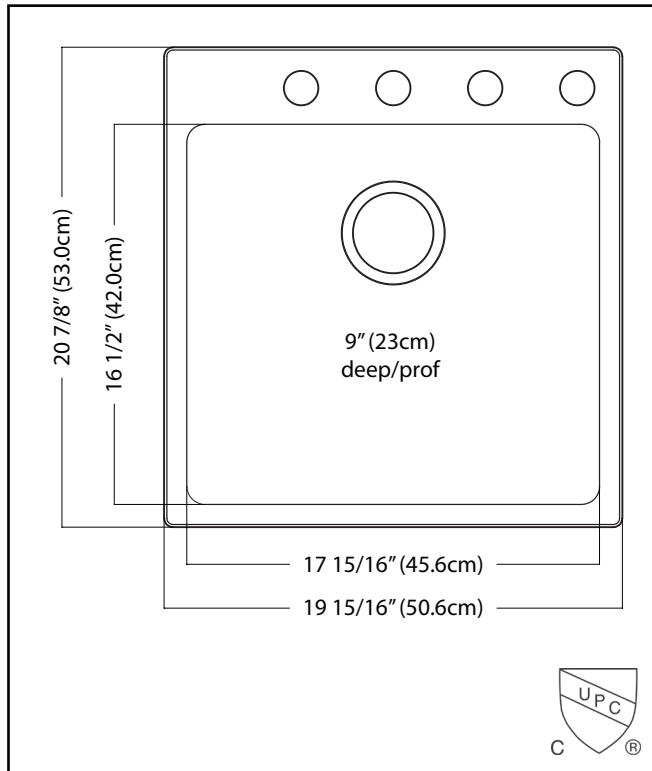

### SINGLE BOWL 18 GAUGE TOPMOUNT/DROP IN

MODEL: BSL2120-9-4N (4 FAUCET HOLES)

MODEL: BSL2120-9-3N (3 FAUCET HOLES)

MODEL: BSL2120-9-1N (1 FAUCET HOLE)

- ✓ **Revolutionary Installation:** EZ Torque™ simplified fastener system allows you to drop and drill your sink into place, securely locking the sink to the countertop.
- ✓ **Quality Beyond Material:** Designed with 18 gauge quality stainless steel with exceptional resistance to staining and corrosion.
- ✓ **SureDrain:** Precisely engineered pitched bottom aims water directly to the drain, preventing the water from pooling at the bottom of the bowl.
- ✓ **Remarkably Quiet:** Sound dampening system goes to work to reduce the noise caused by a garbage disposal or running water.

## TECHNICAL FEATURES

OVERALL SINK SIZE (OD)	20 7/8" FB x 19 15/16" LR
BOWL SIZE (ID)	16 1/2" FB x 17 15/16" LR
BOWL DEPTH	9"
MINIMUM CABINET SIZE	24"
MATERIAL	18 Gauge
BOWL CORNER RADIUS	20 mm
STAINLESS STEEL FINISH	Satin
DRAIN HOLE LOCATION	Rear
INSTALLATION TYPE	Topmount/Drop In
SOUND COATING	Sound pads
WARRANTY	Limited Lifetime
COUNTRY OF ORIGIN	China