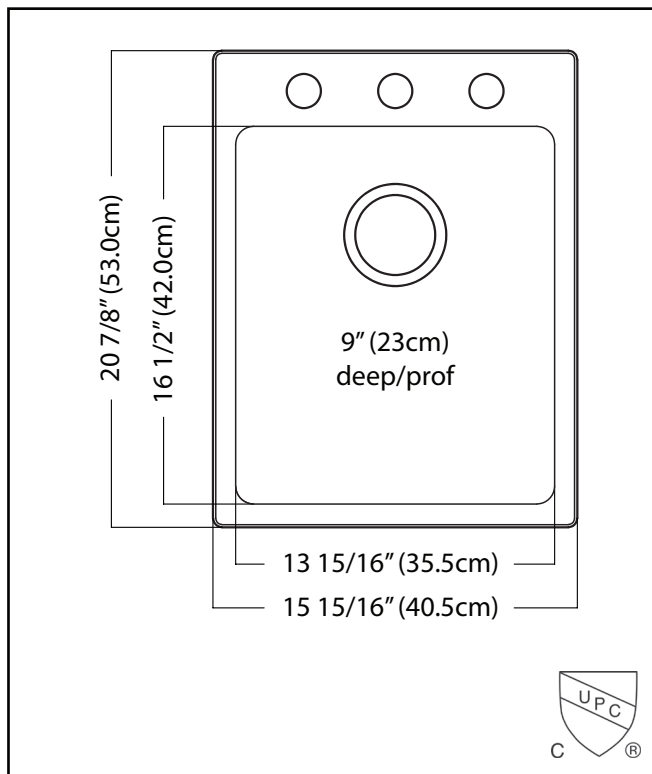

### SINGLE BOWL 18 GAUGE TOPMOUNT/DROP IN

MODEL: BSL2116-9-3N (3 FAUCET HOLES)

MODEL: BSL2116-9-1N (1 FAUCET HOLE)

- ✓ **Revolutionary Installation:** EZ Torque™ simplified fastener system allows you to drop and drill your sink into place, securely locking the sink to the countertop.
- ✓ **Quality Beyond Material:** Designed with 18 gauge quality stainless steel with exceptional resistance to staining and corrosion.
- ✓ **SureDrain:** Precisely engineered pitched bottom aims water directly to the drain, preventing the water from pooling at the bottom of the bowl.
- ✓ **Remarkably Quiet:** Sound dampening system goes to work to reduce the noise caused by a garbage disposal or running water.

## TECHNICAL FEATURES

OVERALL SINK SIZE (OD)	20 7/8" FB x 15 15/16" LR
BOWL SIZE (ID)	16 1/2" FB x 13 15/16" LR
BOWL DEPTH	9" DP
MINIMUM CABINET SIZE	18"
MATERIAL	18 Gauge
BOWL CORNER RADIUS	20 mm
STAINLESS STEEL FINISH	Satin
DRAIN HOLE LOCATION	Rear
INSTALLATION TYPE	Topmount/Drop In
SOUND COATING	Sound pads
WARRANTY	Limited Lifetime
COUNTRY OF ORIGIN	China