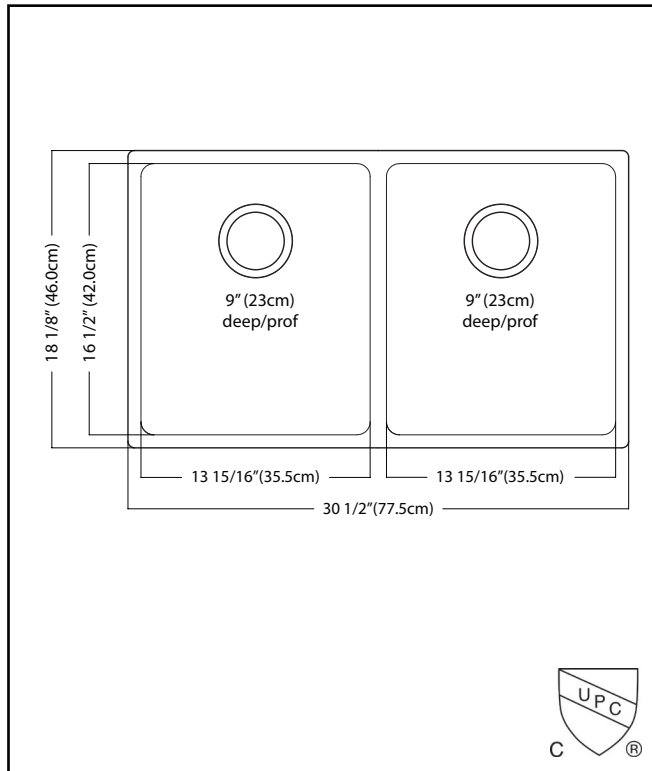

KINDRED

Brookmore
Undermount

BROOKMORE

DOUBLE BOWL 18 GAUGE UNDERMOUNT

MODEL: BDU1831-9N

- ✓ **Quality Beyond Material:** Designed with 18 gauge quality stainless steel with exceptional resistance to staining and corrosion
- ✓ **Larger Bowl Capacity:** A generous capacity bowl that is made even more spacious, with the tighter radius corners, creating ample space for all your prepping and cleaning needs.
- ✓ **Rear Drain Placement:** The rear drain maximizes the usable bottom surface of the bowl while also creating extra cabinet space beneath the sink.
- ✓ **Remarkably Quiet:** Sound dampening system goes to work to reduce the noise caused by a garbage disposal or running water.

TECHNICAL FEATURES

OVERALL SINK SIZE (OD)	18 1/8" FB x 30 1/2" LR
EQUAL BOWL SIZE (ID)	16 1/2" FB x 13 15/16" LR
BOWL DEPTH	9"
MINIMUM CABINET SIZE	36"
MATERIAL	18 Gauge
BOWL CORNER RADIUS	20 mm
STAINLESS STEEL FINISH	Satin
DRAIN HOLE LOCATION	Rear
INSTALLATION TYPE	Undermount
SOUND COATING	Sound pads
WARRANTY	Limited Lifetime
COUNTRY OF ORIGIN	China