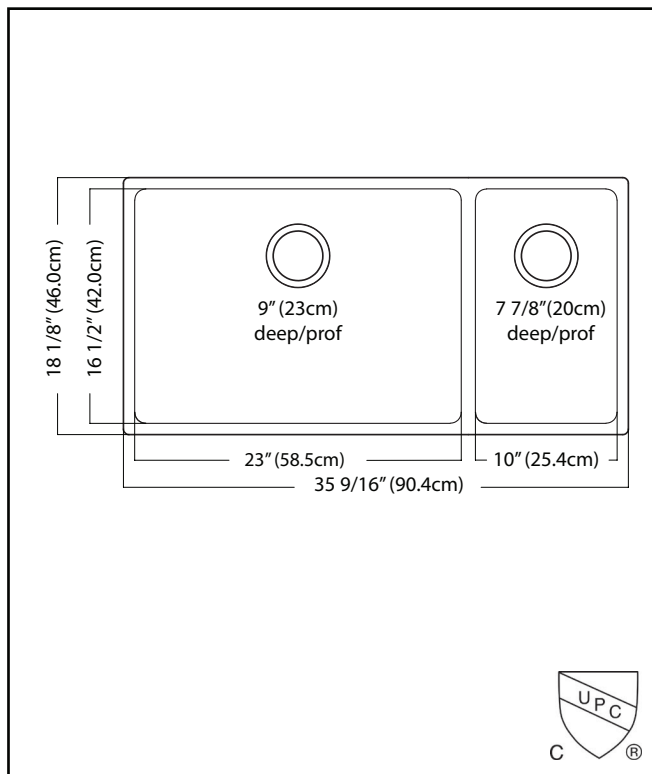

### DOUBLE BOWL 18 GAUGE UNDERMOUNT

MODEL: BCU1836R-9N

- ✓ **Quality Beyond Material:** Designed with 18 gauge quality stainless steel with exceptional resistance to staining and corrosion.
- ✓ **Larger Bowl Capacity:** A generous capacity bowl that is made even more spacious, with the tighter radius corners, creating ample space for all your prepping and cleaning needs.
- ✓ **Rear Drain Placement:** The rear drain maximizes the usable bottom surface of the bowl while also creating extra cabinet space beneath the sink.
- ✓ **Remarkably Quiet:** Sound dampening system goes to work to reduce the noise caused by a garbage disposal or running water.

## TECHNICAL FEATURES

OVERALL SINK SIZE (OD)	18 1/8" FB x 35 9/16" LR
LARGE BOWL SIZE (ID)	16 1/2" FB x 23" LR
SMALL BOWL SIZE (ID)	16 1/2" FB x 10" LR
BOWL DEPTH	9" LG / 7 7/8" SM
MINIMUM CABINET SIZE	39"
MATERIAL	18 Gauge
BOWL CORNER RADIUS	20 mm
STAINLESS STEEL FINISH	Satin
DRAIN HOLE LOCATION	Rear
INSTALLATION TYPE	Undermount
SOUND COATING	Sound pads
WARRANTY	Limited Lifetime
COUNTRY OF ORIGIN	China