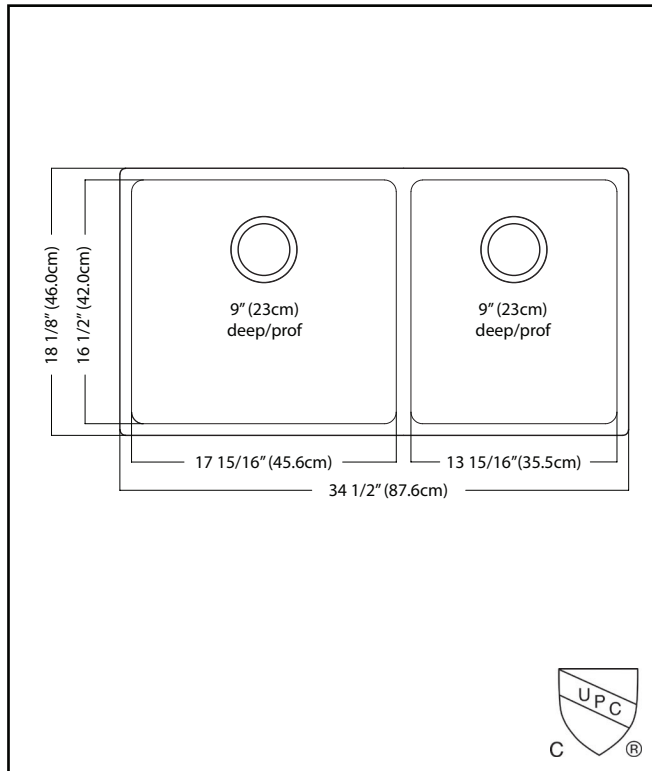

KINDRED

Brookmore
Undermount

BROOKMORE

DOUBLE BOWL 18 GAUGE UNDERMOUNT

MODEL: BCU1835R-9N

- ✓ **Quality Beyond Material:** Designed with 18 gauge quality stainless steel with exceptional resistance to staining and corrosion.
- ✓ **Larger Bowl Capacity:** A generous capacity bowl that is made even more spacious, with the tighter radius corners, creating ample space for all your prepping and cleaning needs.
- ✓ **Rear Drain Placement:** The rear drain maximizes the usable bottom surface of the bowl while also creating extra cabinet space beneath the sink.
- ✓ **Remarkably Quiet:** Sound dampening system goes to work to reduce the noise caused by a garbage disposal or running water.

TECHNICAL FEATURES

OVERALL SINK SIZE (OD)	18 1/8" FB x 34 1/2" LR
LARGE BOWL SIZE (ID)	16 1/2" FB x 17 15/16" LR
SMALL BOWL SIZE (ID)	16 1/2" FB x 13 15/16" LR
BOWL DEPTH	9"
MINIMUM CABINET SIZE	39"
MATERIAL	18 Gauge
BOWL CORNER RADIUS	20 mm
STAINLESS STEEL FINISH	Satin
DRAIN HOLE LOCATION	Rear
INSTALLATION TYPE	Undermount
SOUND COATING	Sound pads
WARRANTY	Limited Lifetime
COUNTRY OF ORIGIN	China