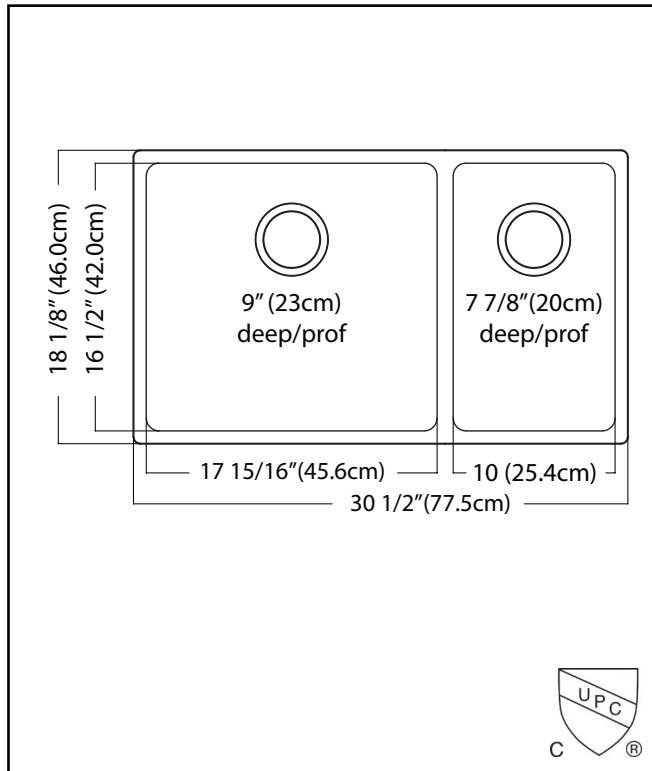

KINDRED

Brookmore
Undermount

BROOKMORE

DOUBLE BOWL 18 GAUGE UNDERMOUNT

MODEL: BCU1831R-9N

- ✓ **Quality Beyond Material:** Designed with 18 gauge quality stainless steel with exceptional resistance to staining and corrosion.
- ✓ **Larger Bowl Capacity:** A generous capacity bowl that is made even more spacious, with the tighter radius corners, creating ample space for all your prepping and cleaning needs.
- ✓ **Rear Drain Placement:** The rear drain maximizes the usable bottom surface of the bowl while also creating extra cabinet space beneath the sink.
- ✓ **Remarkably Quiet:** Sound dampening system goes to work to reduce the noise caused by a garbage disposal or running water.

TECHNICAL FEATURES

OVERALL SINK SIZE (OD)	18 1/8" FB x 30 1/2" LR
LARGE BOWL SIZE (ID)	16 1/2" FB x 17 15/16" LR
SMALL BOWL SIZE (ID)	16 1/2" FB x 10" LR
BOWL DEPTH	9" LG / 7 7/8" SM
MINIMUM CABINET SIZE	36"
MATERIAL	18 Gauge
BOWL CORNER RADIUS	20 mm
STAINLESS STEEL FINISH	Satin
DRAIN HOLE LOCATION	Rear
INSTALLATION TYPE	Undermount
SOUND COATING	Sound pads
WARRANTY	Limited Lifetime
COUNTRY OF ORIGIN	China