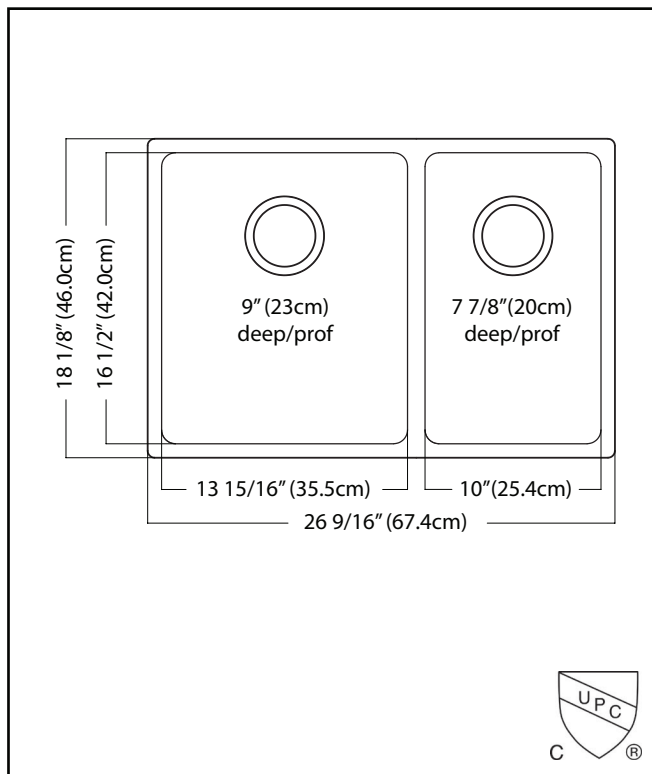

### DOUBLE BOWL 18 GAUGE UNDERMOUNT

MODEL: BCU1827R-9N

- ✓ **Quality Beyond Material:** Designed with 18 gauge quality stainless steel with exceptional resistance to staining and corrosion.
- ✓ **Larger Bowl Capacity:** A generous capacity bowl that is made even more spacious, with the tighter radius corners, creating ample space for all your prepping and cleaning needs.
- ✓ **Rear Drain Placement:** The rear drain maximizes the usable bottom surface of the bowl while also creating extra cabinet space beneath the sink.
- ✓ **Remarkably Quiet:** Sound dampening system goes to work to reduce the noise caused by a garbage disposal or running water.

## TECHNICAL FEATURES

OVERALL SINK SIZE (OD)	18 1/8" FB x 26 9/16" LR
LARGE BOWL SIZE (ID)	16 1/2" FB x 13 15/16" LR
SMALL BOWL SIZE (ID)	16 1/2" FB x 10" LR
BOWL DEPTH	9" LG / 7 7/8" SM
MINIMUM CABINET SIZE	30"
MATERIAL	18 Gauge
BOWL CORNER RADIUS	20 mm
STAINLESS STEEL FINISH	Satin
DRAIN HOLE LOCATION	Rear
INSTALLATION TYPE	Undermount
SOUND COATING	Sound pads
WARRANTY	Limited Lifetime
COUNTRY OF ORIGIN	China