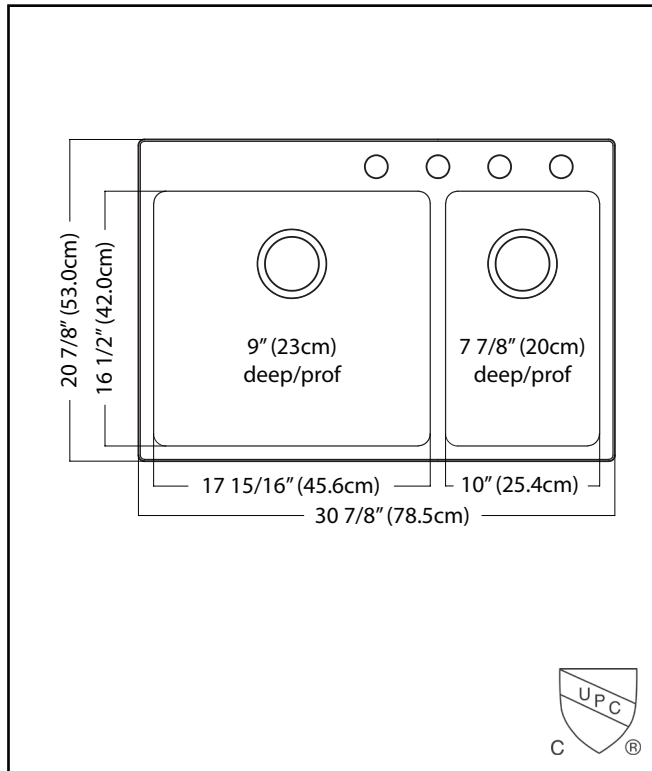

### DOUBLE BOWL 18 GAUGE TOPMOUNT/DROP IN

MODEL: BCL2131R-9-4N (4 FAUCET HOLES)

MODEL: BCL2131R-9-3N (3 FAUCET HOLES)

MODEL: BCL2131R-9-1N (1 FAUCET HOLE)

- ✓ **Revolutionary Installation:** EZ Torque™ simplified fastener system allows you to drop and drill your sink into place, securely locking the sink to the countertop.
- ✓ **Quality Beyond Material:** Designed with 18 gauge quality stainless steel with exceptional resistance to staining and corrosion
- ✓ **Larger Bowl Capacity:** A generous capacity bowl that is made even more spacious with the tighter radius corners, creating ample space for all your prepping and cleaning needs.
- ✓ **Rear Drain Placement:** The rear drain maximizes the usable bottom surface of the bowl while also creating extra cabinet space beneath the sink.

## TECHNICAL FEATURES

OVERALL SINK SIZE (OD)	20 7/8" FB x 30 7/8" LR
LARGE BOWL SIZE (ID)	16 1/2" FB x 17 15/16" LR
SMALL BOWL SIZE (ID)	16 1/2" FB x 10" LR
BOWL DEPTH	9" LG / 7 7/8" SM
MINIMUM CABINET SIZE	33"
MATERIAL	18 Gauge
BOWL CORNER RADIUS	20 mm
STAINLESS STEEL FINISH	Satin
DRAIN HOLE LOCATION	Rear
INSTALLATION TYPE	Topmount/Drop In
SOUND COATING	Sound pads
WARRANTY	Limited Lifetime
COUNTRY OF ORIGIN	China