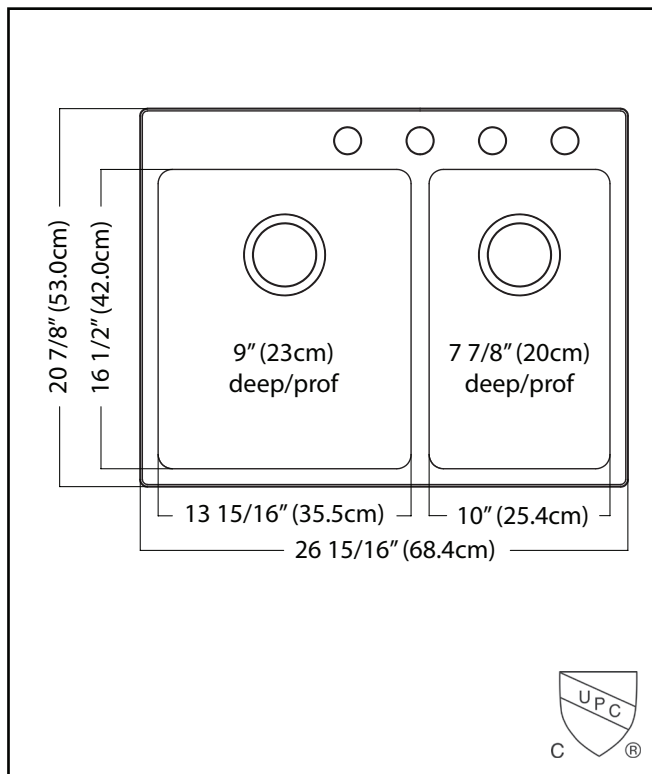

### DOUBLE BOWL 18 GAUGE TOPMOUNT/DROP IN

MODEL: BCL2127R-9-4N (4 FAUCET HOLES)

MODEL: BCL2127R-9-3N (3 FAUCET HOLES)

MODEL: BCL2127R-9-1N (1 FAUCET HOLE)

- ✓ **Revolutionary Installation:** EZ Torque™ simplified fastener system allows you to drop and drill your sink into place, securely locking the sink to the countertop.
- ✓ **Quality Beyond Material:** Designed with 18 gauge quality stainless steel with exceptional resistance to staining and corrosion
- ✓ **Larger Bowl Capacity:** A generous capacity bowl that is made even more spacious with the tighter radius corners, creating ample space for all your prepping and cleaning needs.
- ✓ **Rear Drain Placement:** The rear drain maximizes the usable bottom surface of the bowl while also creating extra cabinet space beneath the sink.

## TECHNICAL FEATURES

OVERALL SINK SIZE (OD)	20 7/8" FB x 26 15/16" LR
LARGE BOWL SIZE (ID)	16 1/2" FB x 13 15/16" LR
SMALL BOWL SIZE (ID)	16 1/2" FB x 10" LR
BOWL DEPTH	9" LG / 7 7/8" SM
MINIMUM CABINET SIZE	30"
MATERIAL	18 Gauge
BOWL CORNER RADIUS	20 mm
STAINLESS STEEL FINISH	Satin
DRAIN HOLE LOCATION	Rear
INSTALLATION TYPE	Topmount/Drop In
SOUND COATING	Sound pads
WARRANTY	Limited Lifetime
COUNTRY OF ORIGIN	China