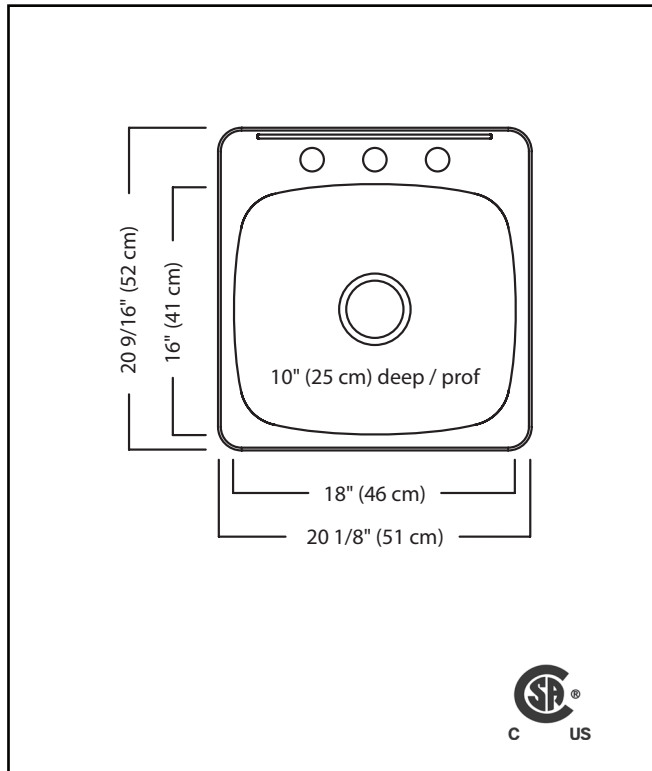

KINDRED

REGINOX

SINGLE BOWL 20 GAUGE TOPMOUNT/DROP IN

MODEL: RSL2020-10-3 (3 FAUCET HOLES)

MODEL: RSL2020-10-1 (1 FAUCET HOLE)

- ✓ EZ Torque hassle-free installation system that simplifies the installation process...just drop and drill
- ✓ Sound dampening system that reduces excess noise from running water and disposal vibration
- ✓ Gently sloping corners make cleaning a breeze
- ✓ Resilient finish offers lasting durability

TECHNICAL FEATURES

OVERALL SINK SIZE (OD)	20 9/16" FB x 20 1/8" LR
BOWL SIZE (ID)	16" FB x 18" LR x 10" DP
MINIMUM CABINET SIZE	24"
MATERIAL	20 Gauge
CORNER RADIUS	70 mm
STAINLESS STEEL FINISH	Linear Finish Bowl with Mirror Finished Rim
DRAIN HOLE LOCATION	Center
INSTALLATION TYPE	Topmount/Drop In
SOUND COATING	Sound pads
WEIGHT	14.0lbs
WARRANTY	Limited Lifetime
COUNTRY OF ORIGIN	Canada