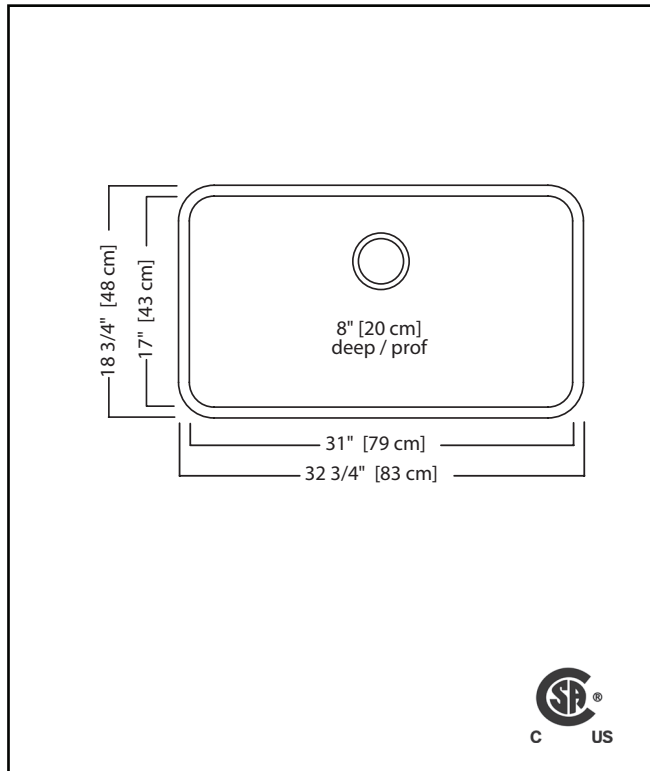

KINDRED

STEEL QUEEN

SINGLE BOWL 20 GAUGE UNDERMOUNT

MODEL: QSUA1933-8

- ✓ Resilient finish offers lasting durability
- ✓ Rear off-set drain maximizes the usable bottom surface of the bowl while also creating extra cabinet space beneath the sink
- ✓ Sound dampening system that reduces excess noise from running water and disposal vibration
- ✓ Undermount installation creates a seamless profile to bring sleek style to any kitchen

TECHNICAL FEATURES

OVERALL SINK SIZE (OD)	18 3/4" FB x 32 3/4" LR
BOWL SIZE (ID)	17" FB x 31" LR x 8" DP
MINIMUM CABINET SIZE	33"
MATERIAL	20 Gauge
CORNER RADIUS	50 mm
STAINLESS STEEL FINISH	Satin Finished Bowl with Silk Finished Rim
DRAIN HOLE LOCATION	Rear
INSTALLATION TYPE	Undermount
SOUND COATING	Undercoating
WEIGHT	17.6 lbs
WARRANTY	Limited Lifetime
COUNTRY OF ORIGIN	Canada