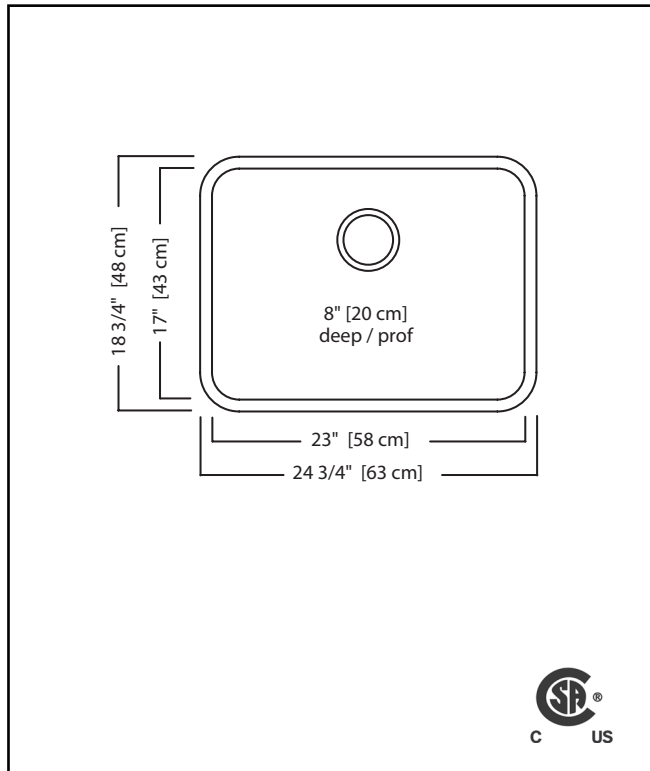

### SINGLE BOWL 20 GAUGE UNDERMOUNT

MODEL: QSUA1925-8

- ✓ Resilient finish offers lasting durability
- ✓ Rear off-set drain maximizes the usable bottom surface of the bowl while also creating extra cabinet space beneath the sink
- ✓ Sound dampening system that reduces excess noise from running water and disposal vibration
- ✓ Undermount installation creates a seamless profile to bring sleek style to any kitchen

### TECHNICAL FEATURES

OVERALL SINK SIZE (OD)	18 3/4" FB x 24 3/4" LR
BOWL SIZE (ID)	17" FB x 23" LR x 8" DP
MINIMUM CABINET SIZE	27"
MATERIAL	20 Gauge
CORNER RADIUS	50 mm
STAINLESS STEEL FINISH	Satin Finished Bowl with Silk Finished Rim
DRAIN HOLE LOCATION	Rear
INSTALLATION TYPE	Undermount
SOUND COATING	Undercoating
WEIGHT	14.5 lbs
WARRANTY	Limited Lifetime
COUNTRY OF ORIGIN	Canada