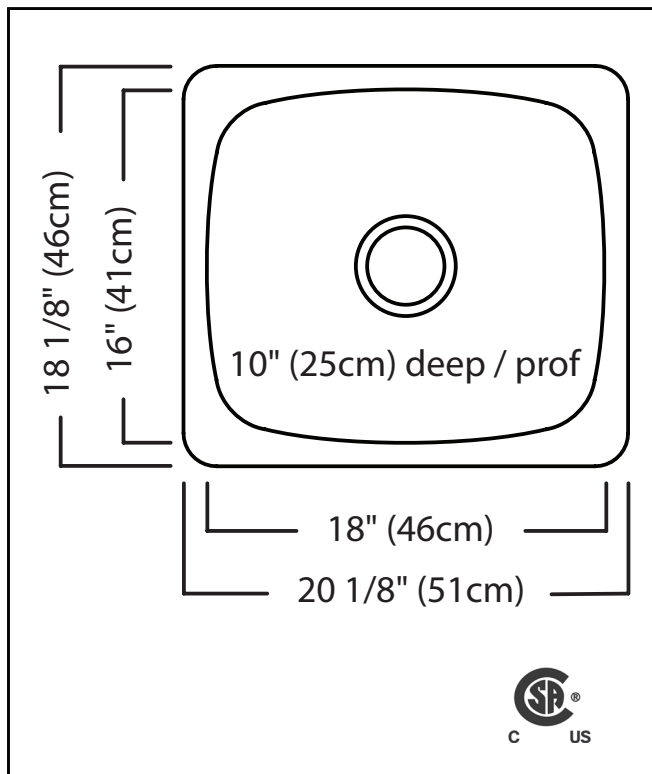

KINDRED

STEEL QUEEN

SINGLE BOWL 20 GAUGE UNDERMOUNT

MODEL: QSU1820-10

- ✓ Seamless profile brings sleek style to any kitchen
- ✓ Sound dampening system that reduces excess noise from running water and disposal vibration
- ✓ Resilient finish offers lasting durability
- ✓ Worry free 20 gauge steel from the industry leader in stainless

TECHNICAL FEATURES

| | |
|------------------------|--|
| OVERALL SINK SIZE (OD) | 18 1/8" FB x 20 1/8" LR |
| BOWL SIZE (ID) | 16" FB x 18" LR x 10" DP |
| MINIMUM CABINET SIZE | 21" |
| MATERIAL | 20 Gauge |
| BOWL CORNER RADIUS | 70 mm |
| STAINLESS STEEL FINISH | Satin Finished Bowl with Mirror Finished Rim |
| DRAIN HOLE LOCATION | Center |
| INSTALLATION TYPE | Undermount |
| SOUND COATING | Undercoating |
| WEIGHT | 12.1lbs |
| WARRANTY | Limited Lifetime |
| COUNTRY OF ORIGIN | Canada |