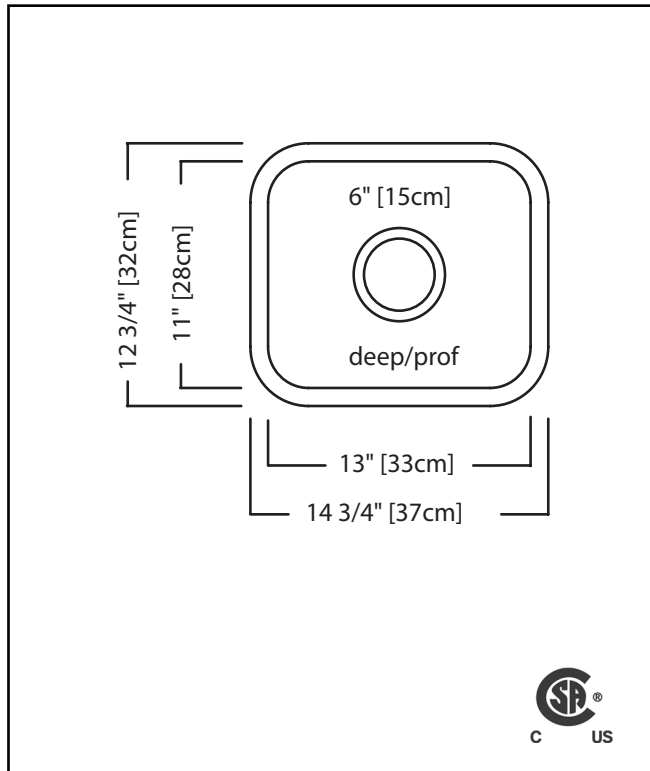

### TECHNICAL FEATURES

OVERALL SINK SIZE (OD)	12 3/4" FB x 14 3/4" LR
BOWL SIZE (ID)	11" FB x 13" LR x 6" DP
MINIMUM CABINET SIZE	15"
MATERIAL	20 Gauge
CORNER RADIUS	50 mm
STAINLESS STEEL FINISH	Satin Finish Bowl with Silk Finished Rim
DRAIN HOLE LOCATION	Center
INSTALLATION TYPE	Undermount
SOUND COATING	Undercoating
WEIGHT	6.0 lbs
WARRANTY	Limited Lifetime
COUNTRY OF ORIGIN	Canada