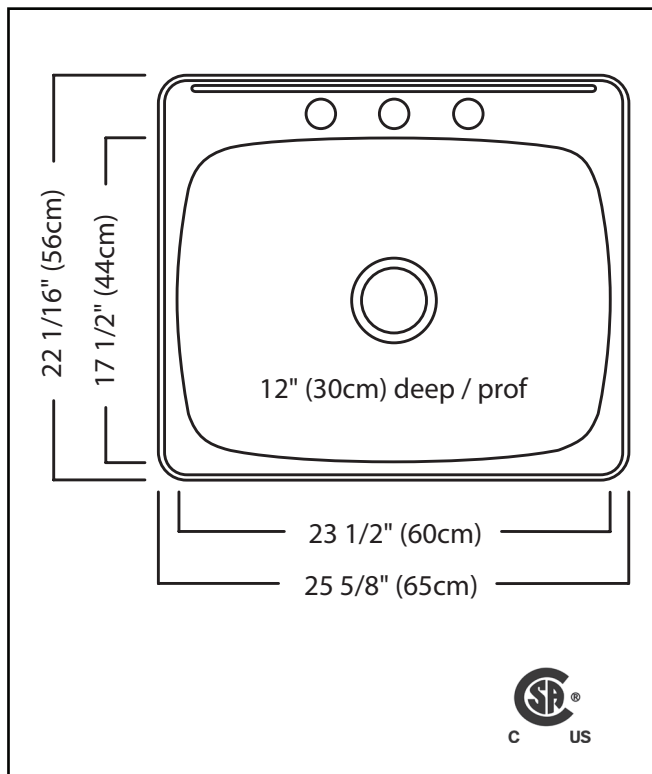

### SINGLE BOWL 18 GAUGE TOPMOUNT/DROP IN

MODEL: QSL2225-12-3 (3 FAUCET HOLES)

MODEL: QSL2225-12-1 (1 FAUCET HOLE)

- ✓ EZ-Torque hassle-free installation system that simplifies the installation process...just drop and drill
- ✓ Sound dampening system that reduces excess noise from running water and disposal vibration
- ✓ Resilient finish offers lasting durability
- ✓ 18 gauge high quality stainless steel with exceptional resistance to staining and corrosion

## TECHNICAL FEATURES

|                        |  |
|------------------------|--|
| OVERALL SINK SIZE (OD) | 22 1/16" FB x 25 5/8" LR                     |
| BOWL SIZE (ID)         | 17 1/2" FB x 23 1/2" LR x 12" DP             |
| MINIMUM CABINET SIZE   | 27"  |
| MATERIAL               | 18 Gauge                                     |
| BOWL CORNER RADIUS     | 50 mm  |
| STAINLESS STEEL FINISH | Satin Finished Bowl with Mirror Finished Rim |
| DRAIN HOLE LOCATION    | Center                                       |
| INSTALLATION TYPE      | Topmount/Drop In                             |
| SOUND COATING          | Undercoating                                 |
| WEIGHT                 | 20.4lbs                                      |
| WARRANTY               | Limited Lifetime                             |
| COUNTRY OF ORIGIN      | Canada                                       |