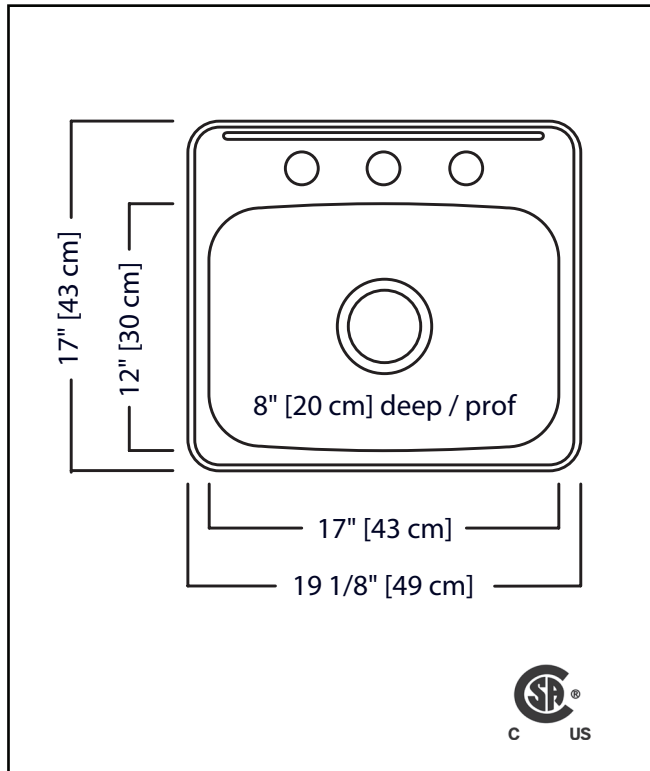

KINDRED

STEEL QUEEN

SINGLE BOWL 20 GAUGE TOPMOUNT/DROP IN

MODEL: QSL1719-8-3 (3 FAUCET HOLES)

MODEL: QSL1719-8-2 (2 FAUCET HOLES)

MODEL: QSL1719-8-1 (1 FAUCET HOLE)

- ✓ EZ Torque hassle-free installation system that simplifies the installation process...just drop and drill
- ✓ Sound dampening system that reduces excess noise from running water and disposal vibration
- ✓ Resilient finish offers lasting durability
- ✓ Worry free 20 gauge steel from the industry leader in stainless

TECHNICAL FEATURES

OVERALL SINK SIZE (OD)	17" FB x 19 1/8" LR
BOWL SIZE (ID)	12" FB x 17" LR x 8" DP
MINIMUM CABINET SIZE	21"
MATERIAL	20 Gauge
BOWL CORNER RADIUS	70 mm
STAINLESS STEEL FINISH	Satin Finished Bowl with Mirror Finished Rim
DRAIN HOLE LOCATION	Center
INSTALLATION TYPE	Topmount/Drop In
SOUND COATING	Undercoating
WEIGHT	9.0lbs
WARRANTY	Limited Lifetime
COUNTRY OF ORIGIN	Canada