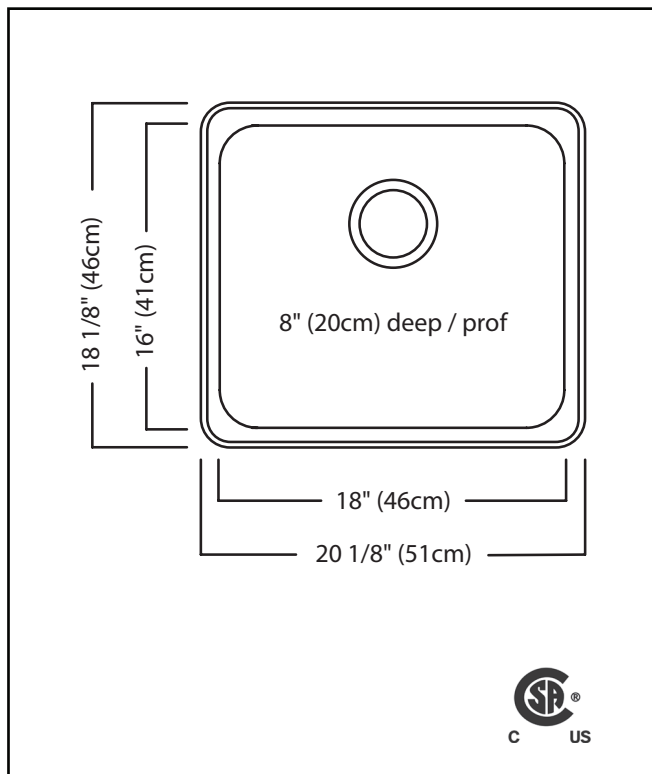

KINDRED

STEEL QUEEN

SINGLE BOWL 20 GAUGE TOPMOUNT/DROP IN

MODEL: QSA1820-8

- ✓ EZ Torque hassle-free installation system that simplifies the installation process...just drop and drill
- ✓ Sound dampening system that reduces excess noise from running water and disposal vibration
- ✓ Rear off-set drain maximizes the usable bottom surface of the bowl while also creating extra cabinet space beneath the sink
- ✓ Resilient finish offers lasting durability

TECHNICAL FEATURES

OVERALL SINK SIZE (OD)	18 1/8" FB x 20 1/8" LR
BOWL SIZE (ID)	16" FB x 18" LR x 8" DP
MINIMUM CABINET SIZE	24"
MATERIAL	20 Gauge
CORNER RADIUS	50 mm
STAINLESS STEEL FINISH	Satin Finish with Mirror Finished Rim
DRAIN HOLE LOCATION	Rear
INSTALLATION TYPE	Topmount/Drop In
SOUND COATING	Undercoating
WEIGHT	9.9 lbs
WARRANTY	Limited Lifetime
COUNTRY OF ORIGIN	Canada