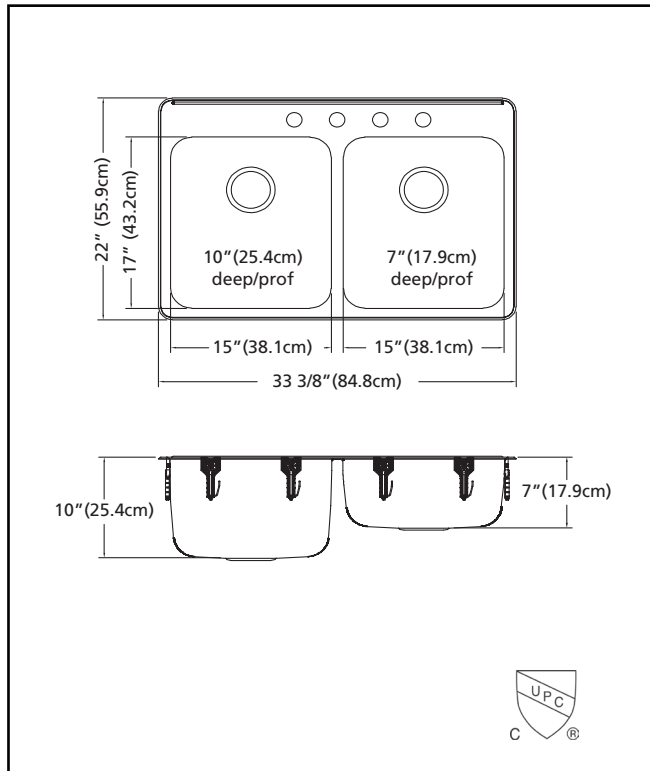

KINDRED

STEEL QUEEN

DOUBLE BOWL 20 GAUGE TOPMOUNT/DROP IN

MODEL: QDLA3322R-10-4 (4 FAUCET HOLES)

MODEL: QDLA3322R-10-3 (3 FAUCET HOLES)

MODEL: QDLA3322R-10-1 (1 FAUCET HOLE)

MODEL: QDLA3322L-10-4 (4 FAUCET HOLES)

MODEL: QDLA3322L-10-3 (3 FAUCET HOLES)

MODEL: QDLA3322L-10-1 (1 FAUCET HOLE)

- ✓ EZ Torque hassle-free installation system that simplifies the installation process...just drop and drill
- ✓ Sound dampening system that reduces excess noise from running water and disposal vibration
- ✓ Rear off-set drain maximizes the usable bottom surface of the bowl while also creating extra cabinet space beneath the sink

TECHNICAL FEATURES

OVERALL SINK SIZE (OD)	22" FB x 33 3/8" LR
LARGE BOWL SIZE (ID)	17" FB x 15" LR x 10" DP
SMALL BOWL SIZE (ID)	17" FB x 15" LR x 7" DP
MINIMUM CABINET SIZE	36"
MATERIAL	20 Gauge
CORNER RADIUS	50 mm
STAINLESS STEEL FINISH	Satin
DRAIN HOLE LOCATION	Rear
INSTALLATION TYPE	Topmount/Drop In
SOUND COATING	Sound Pads
WEIGHT	26 lbs
WARRANTY	Limited Lifetime
COUNTRY OF ORIGIN	Canada