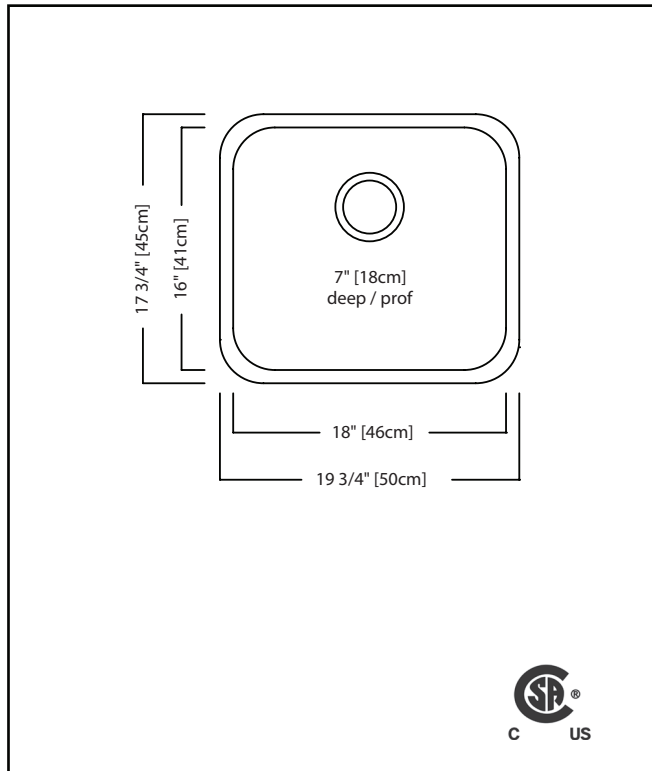

### SINGLE BOWL 20 GAUGE UNDERMOUNT

MODEL: RSU1820-7

- ✓ Seamless profile brings sleek style to any kitchen
- ✓ Sound dampening system that reduces excess noise from running water and disposal vibration
- ✓ Gently sloping corners make cleaning a breeze
- ✓ Resilient finish offers lasting durability

## TECHNICAL FEATURES

OVERALL SINK SIZE (OD)	17 3/4" FB x 19 3/4" LR
BOWL SIZE (ID)	16" FB x 18" LR x 7" DP
MINIMUM CABINET SIZE	21"
MATERIAL	20 Gauge
CORNER RADIUS	70 mm
STAINLESS STEEL FINISH	Linear Finish Bowl with Silk Finished Rim
DRAIN HOLE LOCATION	Rear
INSTALLATION TYPE	Undermount
SOUND COATING	Sound pads
WEIGHT	7.9lbs
WARRANTY	Limited Lifetime
COUNTRY OF ORIGIN	Canada