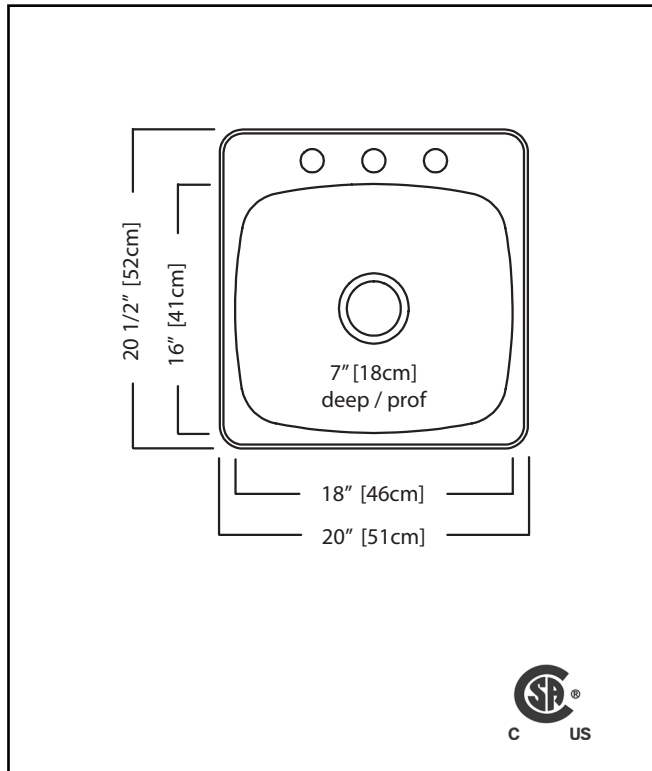

### SINGLE BOWL 20 GAUGE TOPMOUNT/DROP IN

MODEL: RSL2020-3 (3 FAUCET HOLES)

MODEL: RSL2020-1 (1 FAUCET HOLE)

- ✓ EZ Torque hassle-free installation system that simplifies the installation process...just drop and drill
- ✓ Sound dampening system that reduces excess noise from running water and disposal vibration
- ✓ Gently sloping corners make cleaning a breeze
- ✓ Resilient finish offers lasting durability

### TECHNICAL FEATURES

OVERALL SINK SIZE (OD)	20 9/16" FB x 20 1/8" LR
BOWL SIZE (ID)	16" FB x 18" LR x 7" DP
MINIMUM CABINET SIZE	24"
MATERIAL	20 Gauge
CORNER RADIUS	70 mm
STAINLESS STEEL FINISH	Linear Finish Bowl with Mirror Finished Rim
DRAIN HOLE LOCATION	Center
INSTALLATION TYPE	Topmount/Drop In
SOUND COATING	Sound pads
WEIGHT	9.0lbs
WARRANTY	Limited Lifetime
COUNTRY OF ORIGIN	Canada