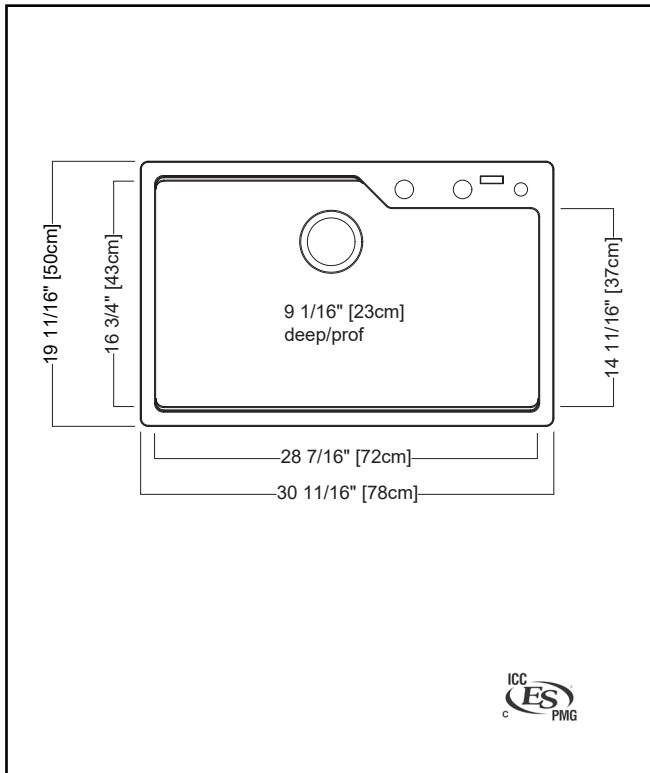

KINDRED

GRANITE COLLECTION

SINGLE BOWL 31" TOPMOUNT/DROP IN SINK

- MODEL: MGSM2031-9MBK (MATTE BLACK)
- MODEL: MGSM2031-9PWT (POLAR WHITE)
- MODEL: MGSM2031-9CHA (CHAMPAGNE)
- MODEL: MGSM2031-9ON (ONYX)
- MODEL: MGSM2031-9ES (MOCHA)
- MODEL: MGSM2031-9SM (STORM)
- MODEL: MGSM2031-9SG (STONE GREY)

TECHNICAL FEATURES

OVERALL SINK SIZE (OD)	19 11/16" FB x 31 11/16" LR
BOWL SIZE (ID)	16 3/4" FB x 28 7/16" LR x 9 1/16" DP
MINIMUM CABINET SIZE	33"
CORNER RADIUS	15 mm
DRAIN HOLE LOCATION	Rear
INSTALLATION TYPE	Topmount/Drop In
SOUND DAMPENING	Natural Sound Absorbing Material
WEIGHT	36.5 lbs
WARRANTY	Limited Lifetime
COUNTRY OF ORIGIN	Slovakia