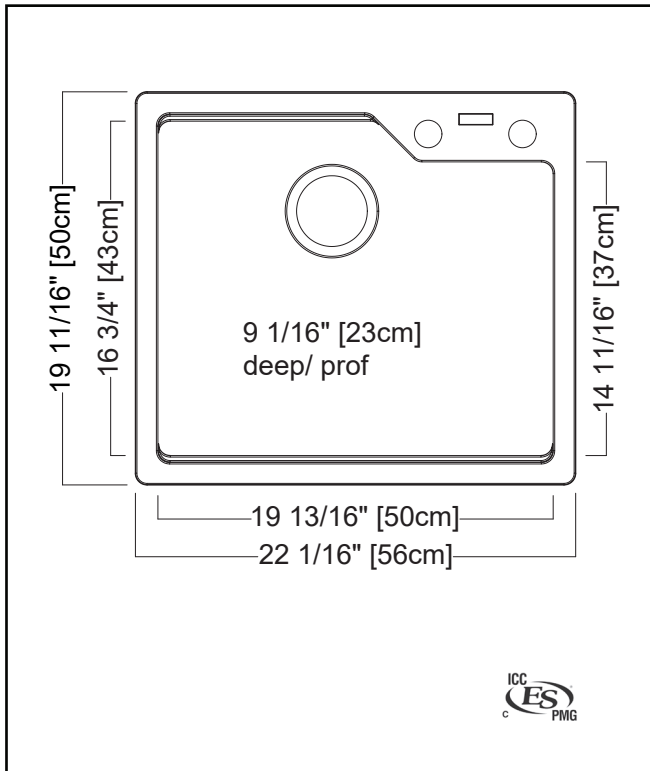

### TECHNICAL FEATURES

OVERALL SINK SIZE (OD)	19 11/16" FB x 22 1/16" LR
BOWL SIZE (ID)	16 3/4" FB x 19 13/16" LR x 9 1/16" DP
MINIMUM CABINET SIZE	24"
CORNER RADIUS	15 mm
DRAIN HOLE LOCATION	Rear
INSTALLATION TYPE	Topmount/Drop In
SOUND DAMPENING	Natural Sound Absorbing Material
WEIGHT	27.0 lbs
WARRANTY	Limited Lifetime
COUNTRY OF ORIGIN	Slovakia