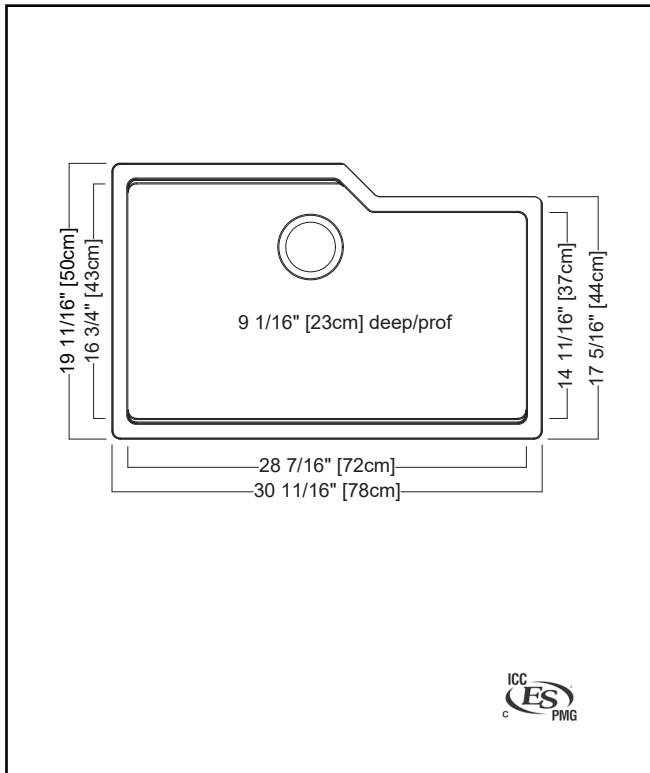

TECHNICAL FEATURES

OVERALL SINK SIZE (OD)	19 11/16" FB x 31 11/16" LR
BOWL SIZE (ID)	16 3/4" FB x 28 7/16" LR x 9 1/16" DP
MINIMUM CABINET SIZE	33"
CORNER RADIUS	15 mm
DRAIN HOLE LOCATION	Rear
INSTALLATION TYPE	Undermount
SOUND DAMPENING	Natural Sound Absorbing Material
WEIGHT	33.0 lbs
WARRANTY	Limited Lifetime
COUNTRY OF ORIGIN	Slovakia