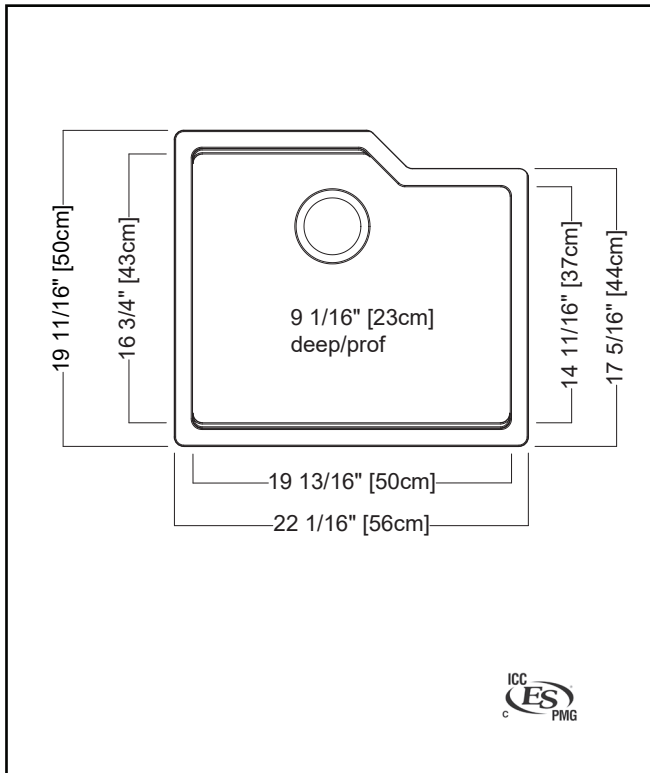

### TECHNICAL FEATURES

OVERALL SINK SIZE (OD)	19 11/16" FB x 22 1/16" LR
BOWL SIZE (ID)	16 3/4" FB x 19 13/16" LR x 9 1/16" DP
MINIMUM CABINET SIZE	24"
CORNER RADIUS	15 mm
DRAIN HOLE LOCATION	Rear
INSTALLATION TYPE	Undermount
SOUND DAMPENING	Natural Sound Absorbing
WEIGHT	25.0 lbs
WARRANTY	Limited Lifetime
COUNTRY OF ORIGIN	Slovakia