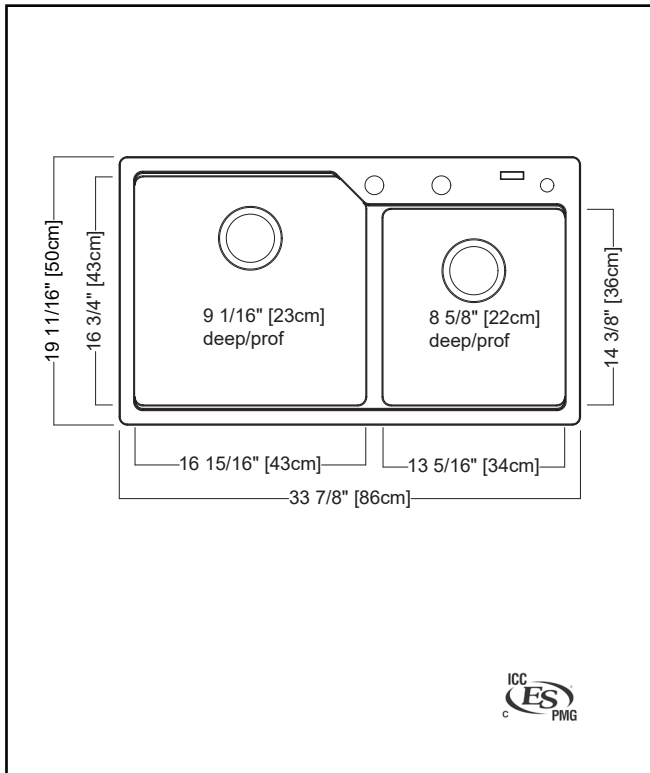

KINDRED

GRANITE COLLECTION

DOUBLE BOWL 34" TOPMOUNT/DROP IN SINK

MODEL: MGCM2034-9MBK (MATTE BLACK)

MODEL: MGCM2034-9PWT (POLAR WHITE)

MODEL: MGCM2034-9CHA (CHAMPAGNE)

MODEL: MGCM2034-9ON (ONYX)

MODEL: MGCM2034-9ES (MOCHA)

TECHNICAL FEATURES

OVERALL SINK SIZE (OD)	19 11/16" FB x 33 7/8" LR
LARGE BOWL SIZE (ID)	16 3/4" FB x 16 15/16" LR x 9 1/16" DP
SMALL BOWL SIZE (ID)	14 3/8" FB x 13 5/16" LR x 8 5/8" DP
MINIMUM CABINET SIZE	36"
CORNER RADIUS	15 mm
DRAIN HOLE LOCATION	Rear
INSTALLATION TYPE	Topmount/Drop In
SOUND DAMPENING	Natural Sound Absorbing Material
WEIGHT	50.0 lbs
WARRANTY	Limited Lifetime
COUNTRY OF ORIGIN	Slovakia
OPTIONAL ACCESSORIES	
STRAINER BASKET	1135 - 2 INCLUDED
BOTTOM GRID	BG450S
BOTTOM GRID	BG440S
CUTTING BOARD	BB10
COLANDER	C417P