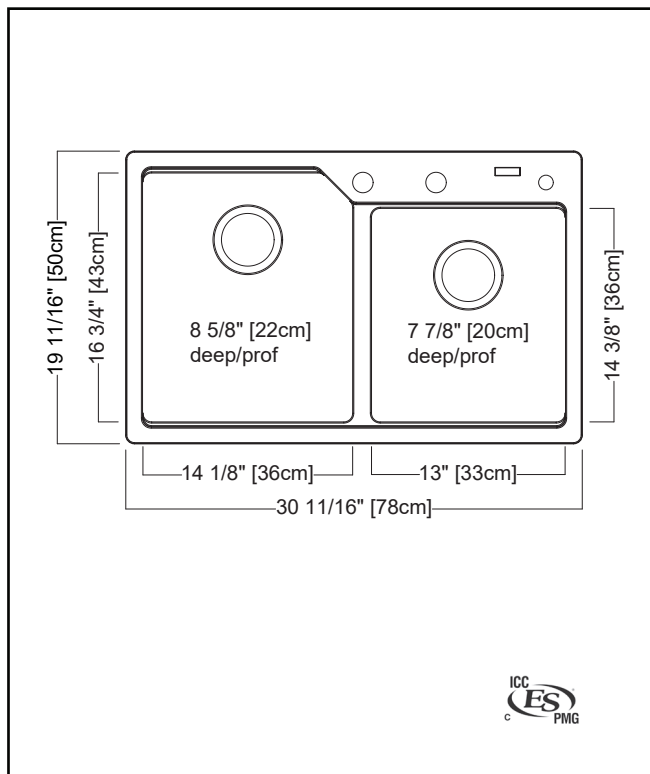

### TECHNICAL FEATURES

OVERALL SINK SIZE (OD)	19 11/16" FB x 30 11/16" LR
LARGE BOWL SIZE (ID)	16 3/4" FB x 14 1/8" LR x 8 5/8" DP
SMALL BOWL SIZE (ID)	14 3/8" FB x 13" LR x 7 7/8" DP
MINIMUM CABINET SIZE	33"
CORNER RADIUS	15 mm
DRAIN HOLE LOCATION	Rear
INSTALLATION TYPE	Topmount/Drop In
SOUND DAMPENING	Natural Sound Absorbing
WEIGHT	49.0 lbs
WARRANTY	Limited Lifetime
COUNTRY OF ORIGIN	Slovakia