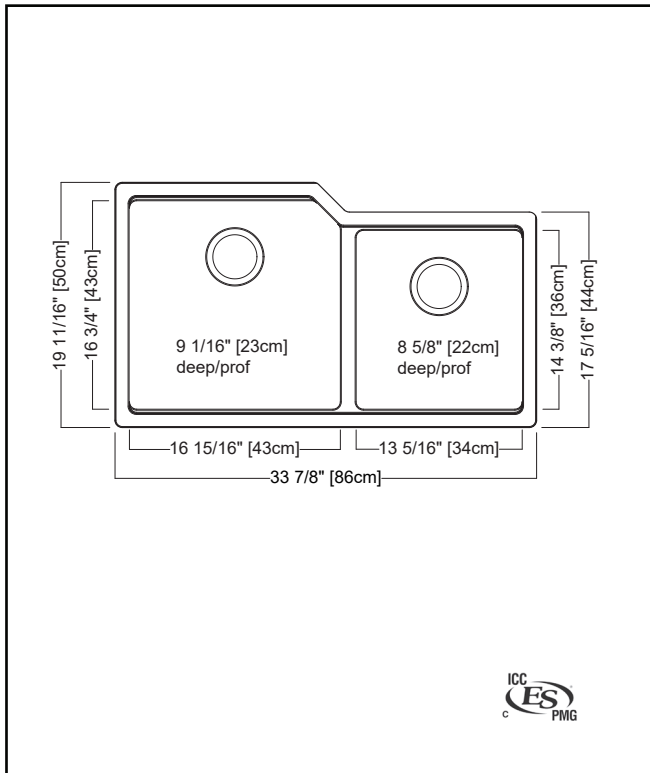

### TECHNICAL FEATURES

OVERALL SINK SIZE (OD)	19 11/16" FB x 33 7/8" LR
LARGE BOWL SIZE (ID)	16 3/4" FB x 16 15/16" LR x 9 1/16" DP
SMALL BOWL SIZE (ID)	14 3/8" FB x 13 5/16" LR x 8 5/8" DP
MINIMUM CABINET SIZE	36"
CORNER RADIUS	15 mm
DRAIN HOLE LOCATION	Rear
INSTALLATION TYPE	Undermount
SOUND DAMPENING	Natural Sound Absorbing Material
WEIGHT	40.0 lbs
WARRANTY	Limited Lifetime
COUNTRY OF ORIGIN	Slovakia
<b>INCLUDED/OPTIONAL ACCESSORIES</b>	
STRAINER BASKET	1135 - 2 INCLUDED
BOTTOM GRID	BG450S
BOTTOM GRID	BG440S
CUTTING BOARD	BB10
COLANDER	C417P