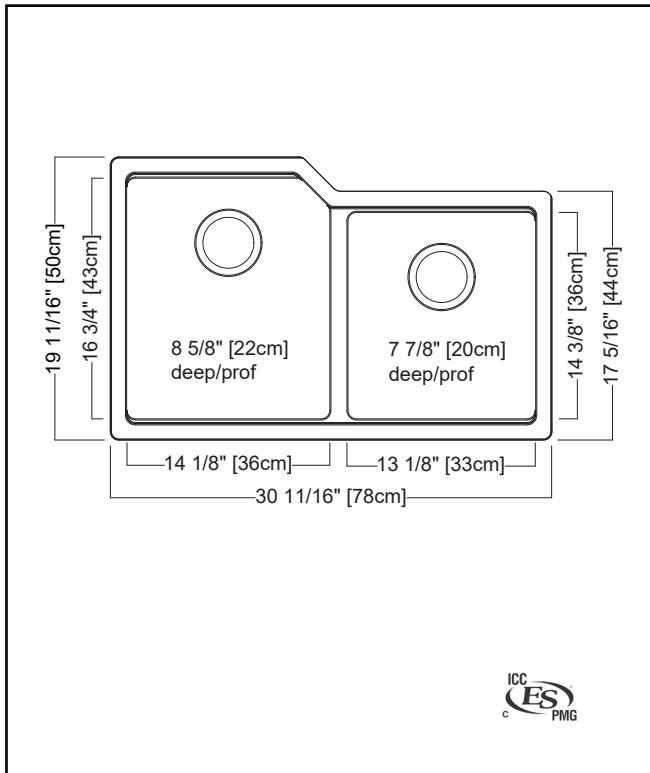

### TECHNICAL FEATURES

OVERALL SINK SIZE (OD)	19 11/16" FB x 30 11/16" LR
LARGE BOWL SIZE (ID)	16 3/4" FB x 14 1/8" LR x 8 5/8" DP
SMALL BOWL SIZE (ID)	14 3/8" FB x 13 1/8" LR x 7 7/8" DP
MINIMUM CABINET SIZE	33"
CORNER RADIUS	15 mm
DRAIN HOLE LOCATION	Rear
INSTALLATION TYPE	Undermount
SOUND DAMPENING	Natural Sound Absorbing Material
WEIGHT	35.0 lbs
WARRANTY	Limited Lifetime
COUNTRY OF ORIGIN	Slovakia
<b>INCLUDED/OPTIONAL ACCESSORIES</b>	
STRAINER BASKET	1135 - 2 INCLUDED
BOTTOM GRID	BG430S
BOTTOM GRID	BG440S
CUTTING BOARD	BB10
COLANDER	C417P