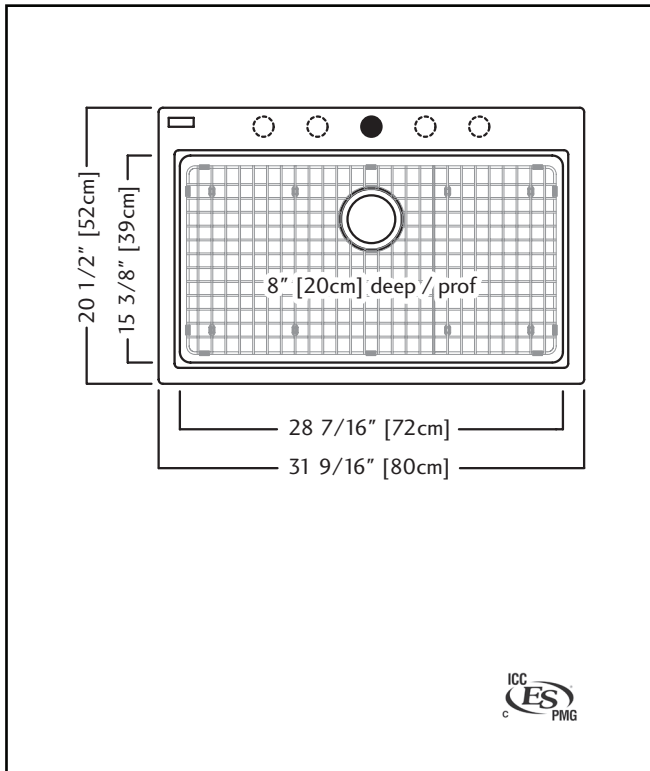

KINDRED

GRANITE COLLECTION

SINGLE BOWL 33" TOPMOUNT/DROP IN SINK

MODEL: KGSL2031-8CH (CHAMPAGNE)

MODEL: KGSL2031-8ON (ONYX)

MODEL: KGSL2031-8ES (MOCHA)

MODEL: KGSL2031-8SM (STORM)

MODEL: KGSL2031-8SG (STONE GREY)

TECHNICAL FEATURES

OVERALL SINK SIZE (OD)	20 1/2" FB x 31 9/16" LR
BOWL SIZE (ID)	15 3/8" FB x 28 7/16" LR x 8" DP
MINIMUM CABINET SIZE	33"
CORNER RADIUS	20 mm
DRAIN HOLE LOCATION	Rear
INSTALLATION TYPE	Topmount/Drop In
SOUND DAMPENING	Natural Sound Absorbing
WEIGHT	54.0 lbs
WARRANTY	Limited Lifetime
COUNTRY OF ORIGIN	Slovakia