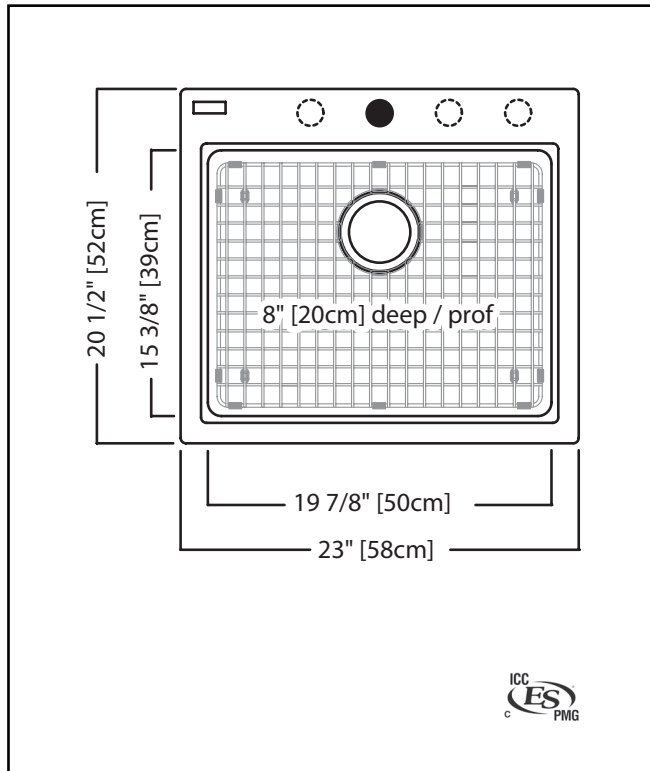

KINDRED

GRANITE COLLECTION

SINGLE BOWL 23" TOPMOUNT/DROP IN SINK

MODEL: KGSL2023-8CH (CHAMPAGNE)

MODEL: KGSL2023-8ON (ONYX)

MODEL: KGSL2023-8ES (MOCHA)

MODEL: KGSL2023-8SM (STORM)

MODEL: KGSL2023-8SG (STONE GREY)

TECHNICAL FEATURES

OVERALL SINK SIZE (OD)	20 1/2" FB x 23" LR
BOWL SIZE (ID)	15 3/8" FB x 19 7/8" LR x 8" DP
MINIMUM CABINET SIZE	27"
CORNER RADIUS	20 mm
DRAIN HOLE LOCATION	Rear
INSTALLATION TYPE	Topmount/Drop In
SOUND DAMPENING	Natural Sound Absorbing
	Material
WEIGHT	42.8 lbs
WARRANTY	Limited Lifetime
COUNTRY OF ORIGIN	Slovakia