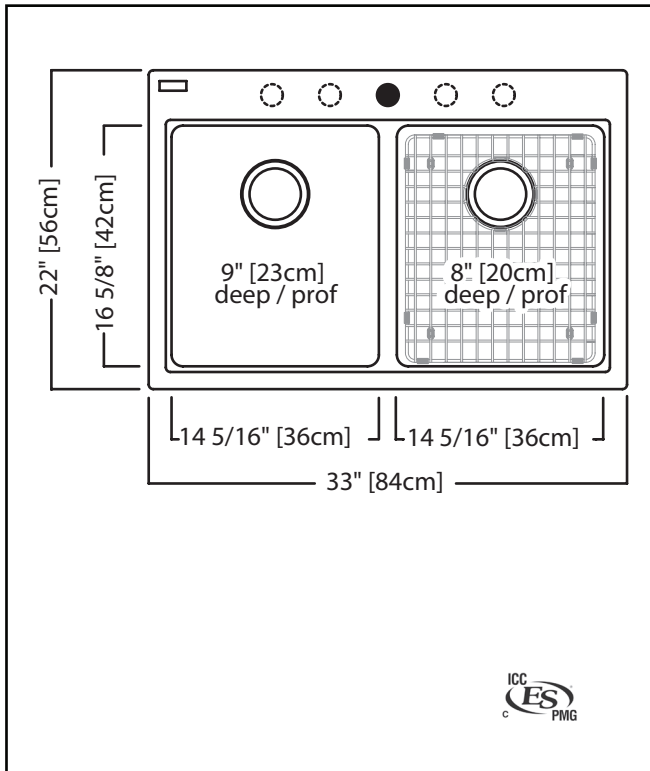

### TECHNICAL FEATURES

OVERALL SINK SIZE (OD)	22" FB x 33" LR
EQUAL BOWL SIZES (ID)	16 5/8" FB x 14 5/16" LR x 9" DP
MINIMUM CABINET SIZE	36"
CORNER RADIUS	20 mm
DRAIN HOLE LOCATION	Rear
INSTALLATION TYPE	Topmount/Drop In
SOUND DAMPENING	Natural Sound Absorbing
Material	
WEIGHT	61.3 lbs
WARRANTY	Limited Lifetime
COUNTRY OF ORIGIN	Slovakia