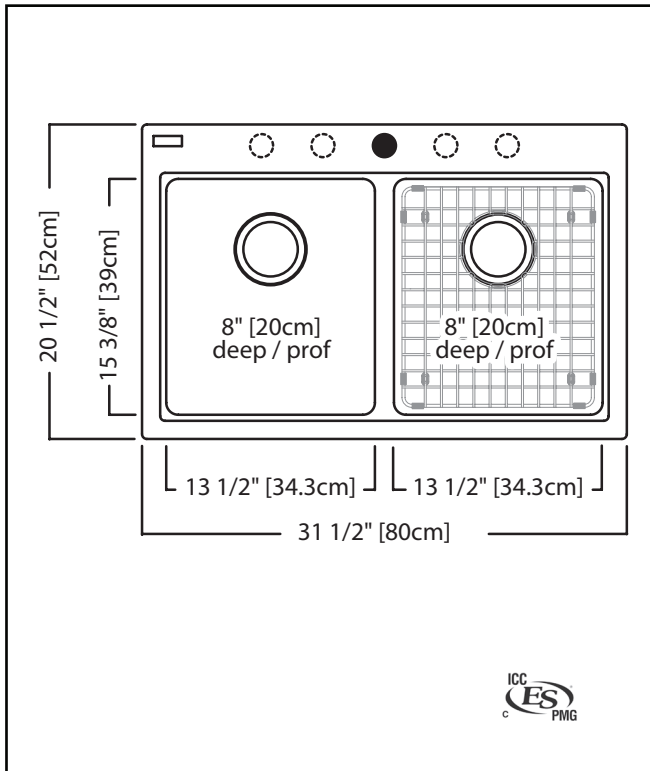

KINDRED

GRANITE COLLECTION

DOUBLE BOWL 31" TOPMOUNT/ DROP IN SINK

- MODEL: KGDL2031-8CH (CHAMPAGNE)
- MODEL: KGDL2031-8ON (ONYX)
- MODEL: KGDL2031-8ES (MOCHA)
- MODEL: KGDL2031-8SG (STORM)
- MODEL: KGDL2031-8SM (STONE GREY)

TECHNICAL FEATURES

OVERALL SINK SIZE (OD)	20 1/2" FB x 31 1/2" LR
EQUAL BOWL SIZES (ID)	15 3/8" FB x 13 1/2" LR x 8" DP
MINIMUM CABINET SIZE	33"
CORNER RADIUS	20 mm
DRAIN HOLE LOCATION	Rear
INSTALLATION TYPE	Topmount/Drop In
SOUND DAMPENING	Natural Sound Absorbing
WEIGHT	50.6 lbs
WARRANTY	Limited Lifetime
COUNTRY OF ORIGIN	Slovakia