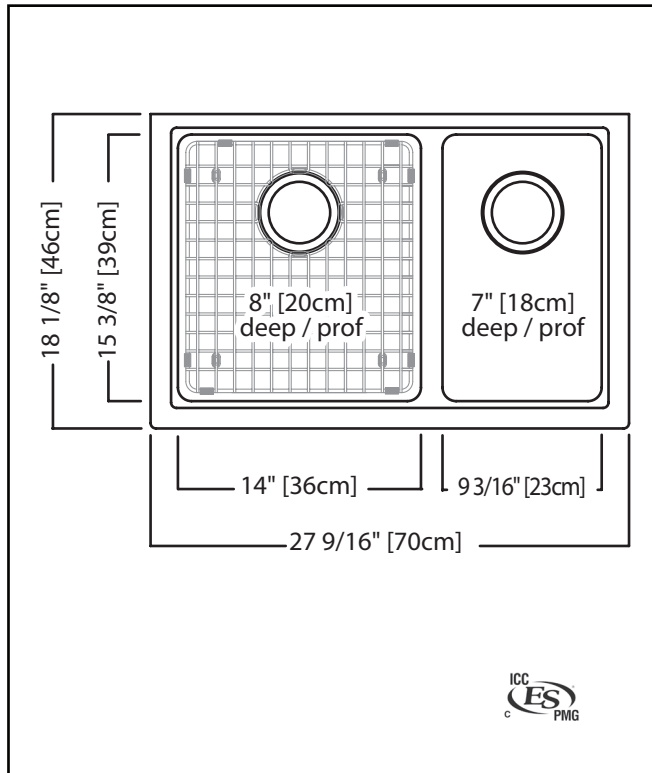

KINDRED

GRANITE COLLECTION

DOUBLE BOWL 28" UNDERMOUNT SINK

- MODEL: KGDC2RU-8CH (CHAMPAGNE)
- MODEL: KGDC2RU-8ON (ONYX)
- MODEL: KGDC2RU-8ES (MOCHA)
- MODEL: KGDC2RU-8SM (STORM)
- MODEL: KGDC2RU-8SG (STONE GREY)

TECHNICAL FEATURES

OVERALL SINK SIZE (OD)	18 1/8" FB x 27 9/16" LR
LARGE BOWL SIZE (ID)	15 3/8" FB x 14" LR x 8" DP
SMALL BOWL SIZE (ID)	15 3/8" FB x 9 3/16" LR x 7" DP
MINIMUM CABINET SIZE	27"
CORNER RADIUS	20 mm
DRAIN HOLE LOCATION	Rear
INSTALLATION TYPE	Undermount
SOUND DAMPENING	Natural Sound Absorbing Material
WEIGHT	42.0 lbs
WARRANTY	Limited Lifetime
COUNTRY OF ORIGIN	Slovakia