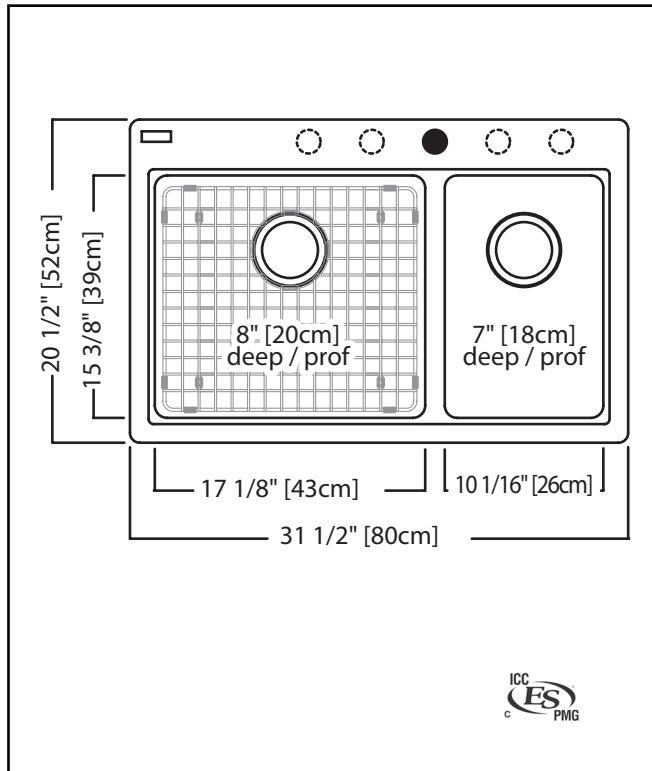

KINDRED

GRANITE COLLECTION

DOUBLE BOWL 31" TOPMOUNT/ DROP IN SINK

MODEL: KGDC2031R-8CH (CHAMPAGNE)

MODEL: KGDC2031R-8ON (ONYX)

MODEL: KGDC2031R-8ES (MOCHA)

MODEL: KGDC2031R-8SM (STORM)

MODEL: KGDC2031R-8SG (STONE GREY)

TECHNICAL FEATURES

OVERALL SINK SIZE (OD)	20 1/2" FB x 31 1/2" LR
LARGE BOWL SIZE (ID)	15 3/8" FB x 17 1/8" LR x 8" DP
SMALL BOWL SIZE (ID)	15 3/8" FB x 10 1/16" LR x 7" DP
MINIMUM CABINET SIZE	33"
CORNER RADIUS	20 mm
DRAIN HOLE LOCATION	Rear
INSTALLATION TYPE	Topmount/Drop In
SOUND DAMPENING	Natural Sound Absorbing Material
WEIGHT	51.9 lbs
WARRANTY	Limited Lifetime
COUNTRY OF ORIGIN	Slovakia