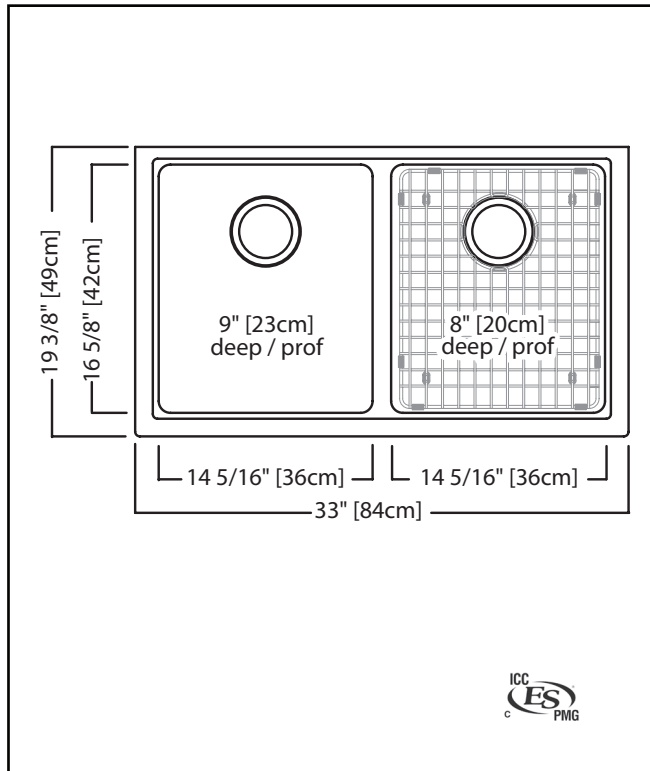

TECHNICAL FEATURES

OVERALL SINK SIZE (OD)	19 3/8" FB x 33" LR
LARGE BOWL SIZE (ID)	16 5/8" FB x 14 5/16" LR x 9" DP
SMALL BOWL SIZE (ID)	16 5/8" FB x 14 5/16" LR x 8" DP
MINIMUM CABINET SIZE	36"
CORNER RADIUS	20 mm
DRAIN HOLE LOCATION	Rear
INSTALLATION TYPE	Undermount
SOUND DAMPENING	Natural Sound Absorbing Material
WEIGHT	57.0 lbs
WARRANTY	Limited Lifetime
COUNTRY OF ORIGIN	Slovakia